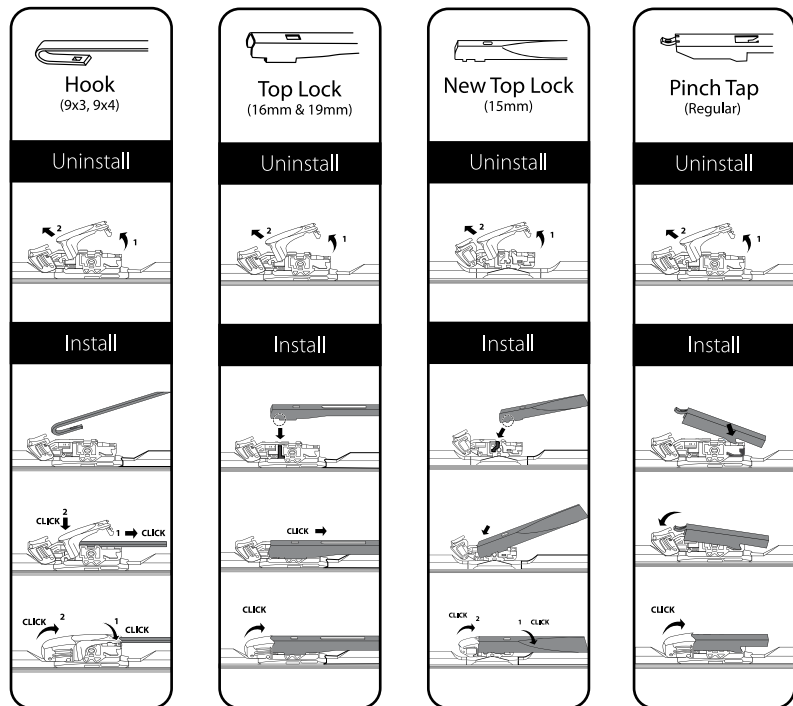

BLAUPUNKT

ULTRA SLIM HYBRID WIPER

10 IN 1 MULTI ADAPTER

10 in 1 Multi Adapter

Enjoy it.

Operating and Installation Instructions

HANDLING & CAUTIONS

1. Be sure to clean the windshield if it is stained with oil, dirt and grime to ensure the service life of wiper.
2. Windshield wiper blade should be replaced when they neither perform as expected, nor provide a sufficient level of safety.
3. The recommended replacement duration for maximum performance is six months.
4. If wiper blades do not suspend off the windshield, operate the wiper until they reach the center of the windshield, turn off ignition and change the wiper blades.

INSTALLATION GUIDE

INSTALLATION GUIDE

APPLICATION GUIDE

BRAND / MODEL	YEAR	SIZE
ALFA ROMEO		
ALFA 145, 146	97 -	19 / 22
ALFA 47, GT (937)	- 05	16 / 22
ALFA 156 (932)	00 - 05	20 / 22
ALFA 166 (936)	98 -	19 / 21
BMW		
5 SERIES - E39	95 - 03	22 / 26
CHEVROLET		
AVEO	04 -	16 / 22
CAPTIVA	06 -	16 / 22
CAPTIVA	13 -	16 / 24
CRUZE	09 -	18 / 24
NABIRA	03 -	24 / 24
OPTRA	04 -	19 / 21
ORLANDO	13 -	19 / 24
SPARK	05 -	24 / 20
CITREON		
BELINGO	96 -	22 / 22
C2, C3	03 -	18 / 24
C5 (X4)	01 - 03	18 / 26
C8	02 -	26 / 26
EVASION	94 - 02	20 / 26
XSARA PICASSO	00 - 05	26 / 26
DAIHATSU		
GRAND MAX	12 -	19 / 19
HONDA		
ACCORD	99 -	19 / 24
ACCORD	13 -	19 / 26
ACCORD i-VTEC	03 -	18 / 26
ACCORD i-VTEC	08 -	22 / 24
CITY (SY8)	96 - 02	18 / 19
CITY (i-DSI/VTEC)	03 -	14 / 24
CITY 1.5 i-VTECH	08 -	14 / 24
CIVIC (S04)	95 -	18 / 19
CIVIC (1.7 VTEC)	01 -	19 / 21
CIVIC1.8, 2.0	06 -	23 / 28
CIVIT 1.8, 2.0 (X)	12 -	23 / 26
CR-V I (RD)	95 - 02	20 / 20
CR-V II (RD)	02 - 06	20 / 21
CR-V III (RE)	07 -	16 / 26
CR-V IV (RE)	12 -	16 / 26
CR-Z	10 -	20 / 26
FREED	08 -	14 / 26
JAZZ (1.5 i-DSI/VTEC)	03 -	14 / 24