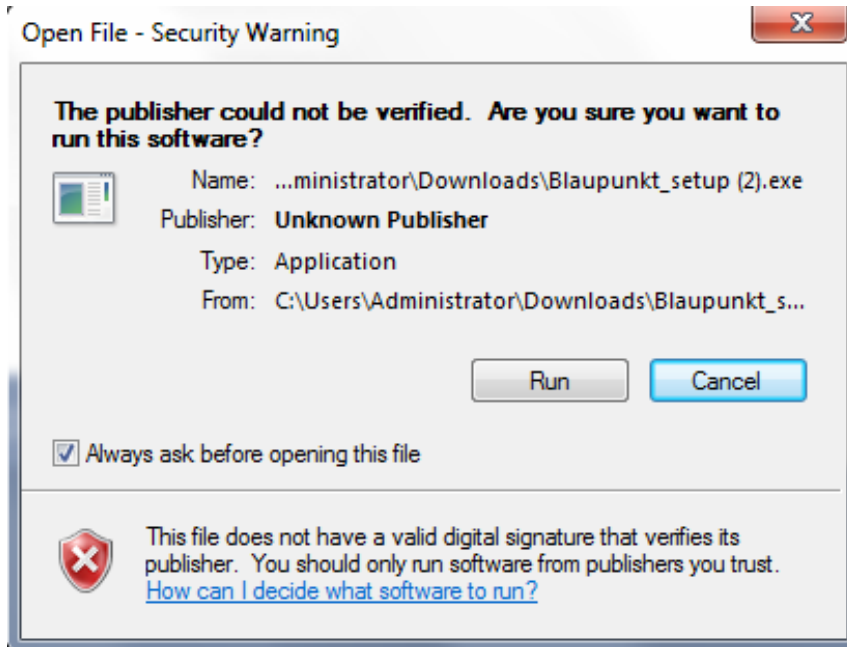

Blaupunkt DVR BP10.1 A /

(Without GPS Location Tracker)

Blaupunkt DVR BP10.1 AG

(With GPS Location Tracker)

PC Viewer User Quick Guide

Step 1

Remove the BP10.1 microSD card and slot into a microSD card reader and slot it into the PC or laptop.

Step 2

On your PC, go to the following [link](#) or visit blaupunkt.asia and search for BP10.1A/AG Downloads to download the PC Viewer. (Skip this step if you have already downloaded file)

Step 3

Click 'Run' to start installation process.