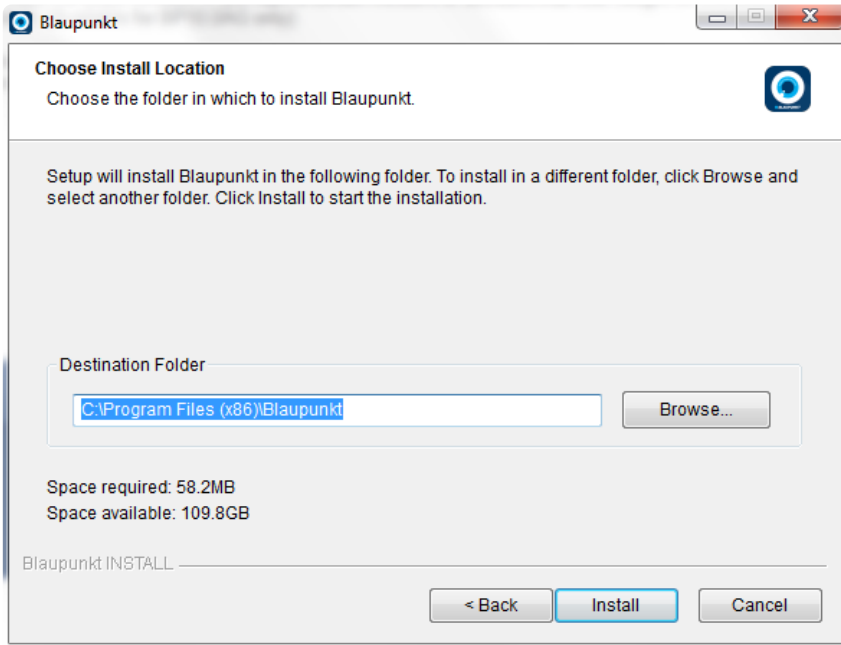

Step 2

On your PC, go to the following [link](#) or visit blaupunkt.asia and search for BP10.1A/AG Downloads to download the PC Viewer. (Skip this step if you have already downloaded file)

Step 3

Click 'Run' to start installation process.

Step 4

Click 'Next' to proceed.

Step 5

Click 'Install' to complete the process.

Step 6

Wait for the installation to be complete.

Step 7

Click 'Finish'.