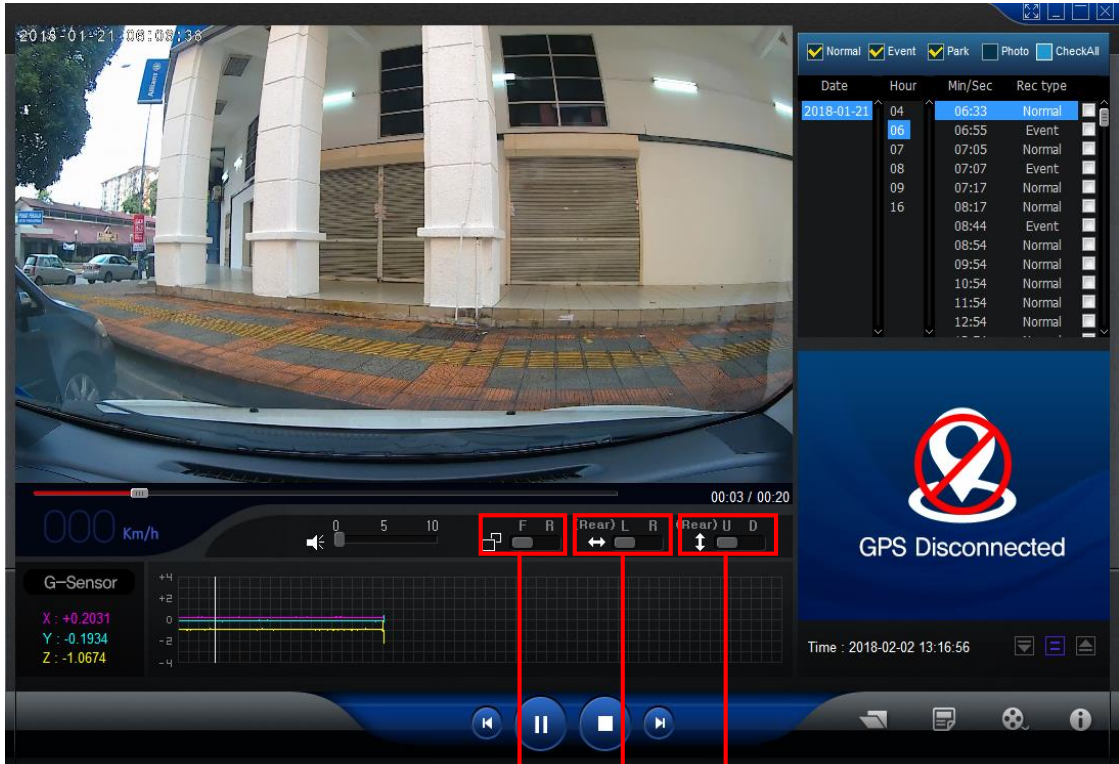

Step 12.0

Double click on the preferred video file to play.
BP10.1A will display video as below.

Step 12.1

Double click on the preferred video file to play.
BP10.0AG will display video as below.

Step 13

Switch camera views.

Switch between front & rear camera video recording

Flip image view horizontally

Flip image view vertically

Front Camera

Left (Horizontal Flip)

Up (Vertical Flip)

Rear Camera

Right (Horizontal Flip)