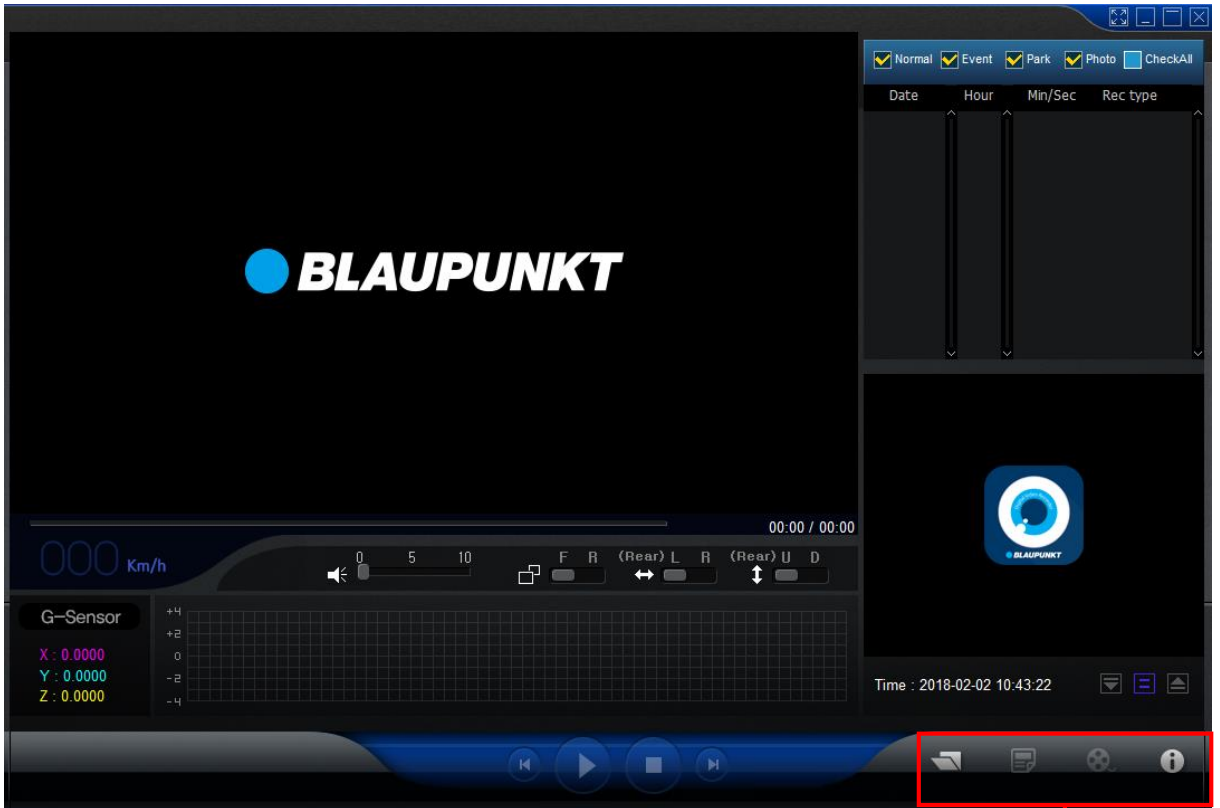

Step 8

The installation process is complete.

The PC viewer will appear on the screen of the desktop.

Double click the icon to open the PC viewer app.

Step 9

Click  to open recording files.

To open file

To export the video to selected folder