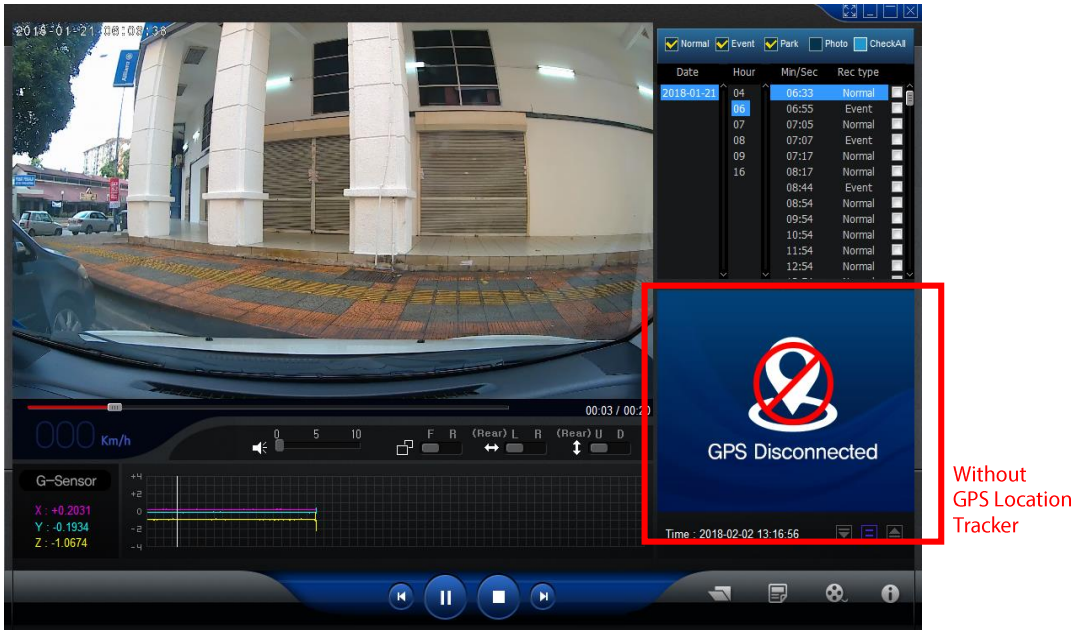

To save video file

To check PC viewer details

Step 10

Click "OK" when PC detected the microSD folder.

Step 11

Video files are shown at top right where the files are accordance to date, time in 24 hour system, min/sec, and type of recording (Normal / Event / Park / Photo).

Step 12.0

Double click on the preferred video file to play.
BP10.1A will display video as below.

Step 12.1

Double click on the preferred video file to play.
BP10.0AG will display video as below.

Step 13

Switch camera views.