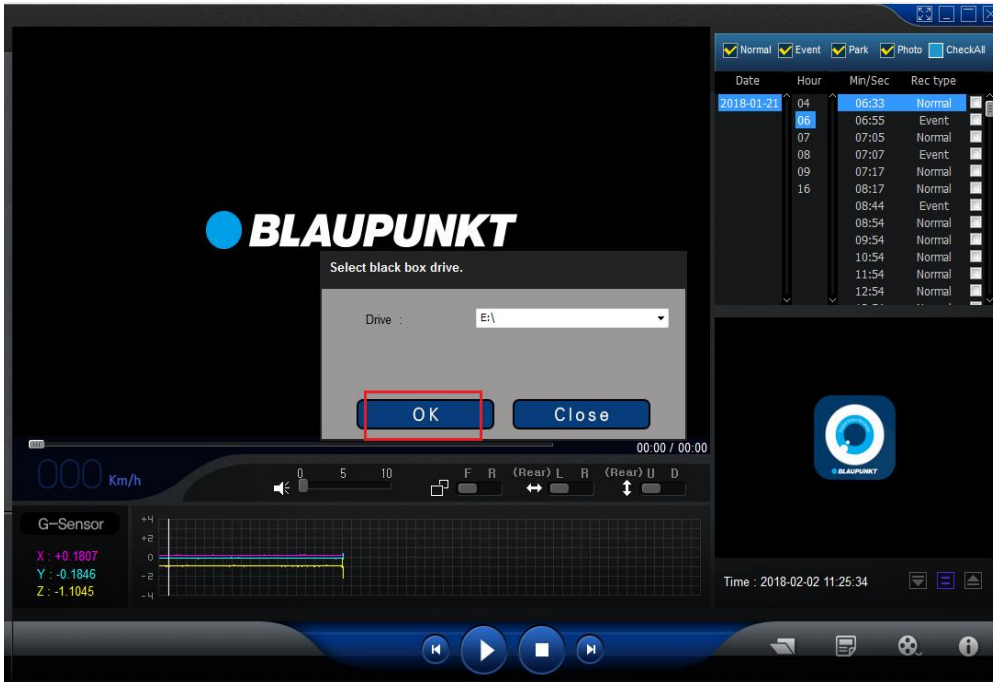

Step 10

Click "OK" when PC detected the microSD folder.