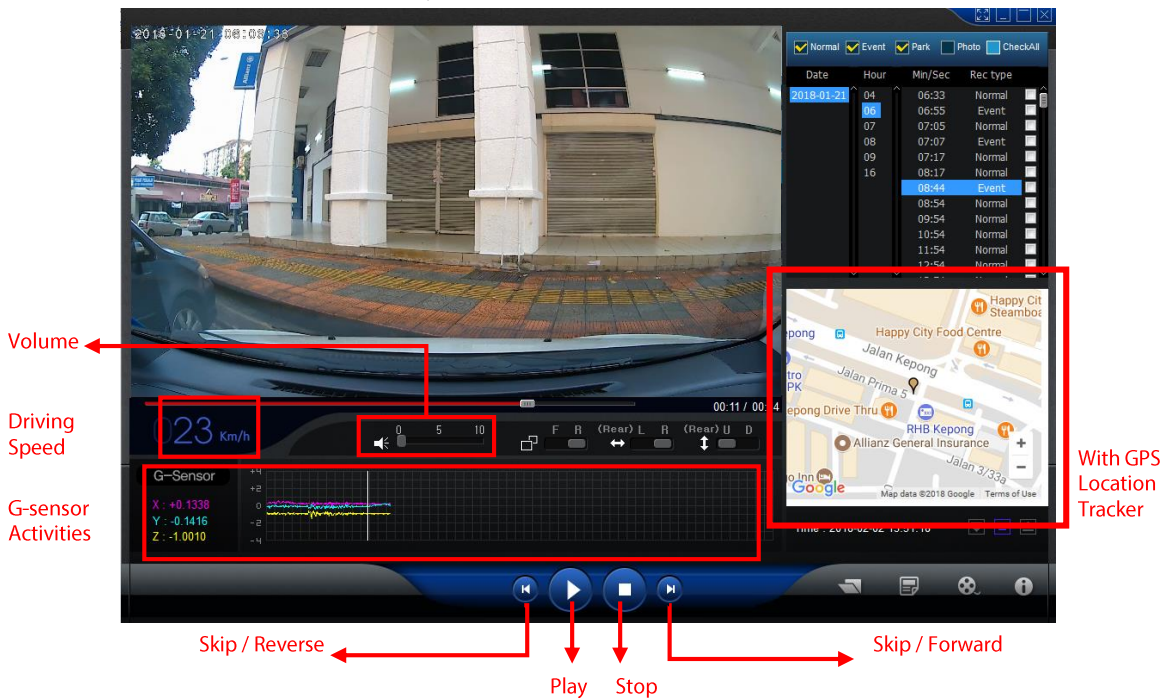

To save video file

To check PC viewer details

Step 10

Click "OK" when PC detected the microSD folder.

Step 11

Video files are shown at top right where the files are accordance to date, time in 24 hour system, min/sec, and type of recording (Normal / Event / Park / Photo).

Step 12.0

Double click on the preferred video file to play.
BP10.1A will display video as below.

Step 12.1

Double click on the preferred video file to play.
BP10.0AG will display video as below.

Step 13

Switch camera views.

Switch between front & rear camera video recording

Flip image view horizontally

Flip image view vertically

Front Camera

Left (Horizontal Flip)

Up (Vertical Flip)

Rear Camera

Right (Horizontal Flip)