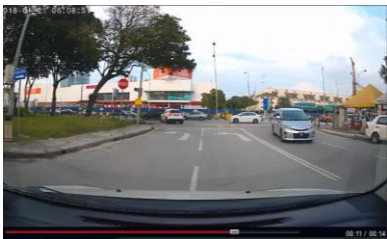

Step 12.0

Double click on the preferred video file to play.
BP10.1A will display video as below.

Step 12.1

Double click on the preferred video file to play.
BP10.0AG will display video as below.

Step 13

Switch camera views.

Switch between front & rear camera video recording

Flip image view horizontally

Flip image view vertically

Front Camera

Left (Horizontal Flip)

Up (Vertical Flip)

Rear Camera

Right (Horizontal Flip)