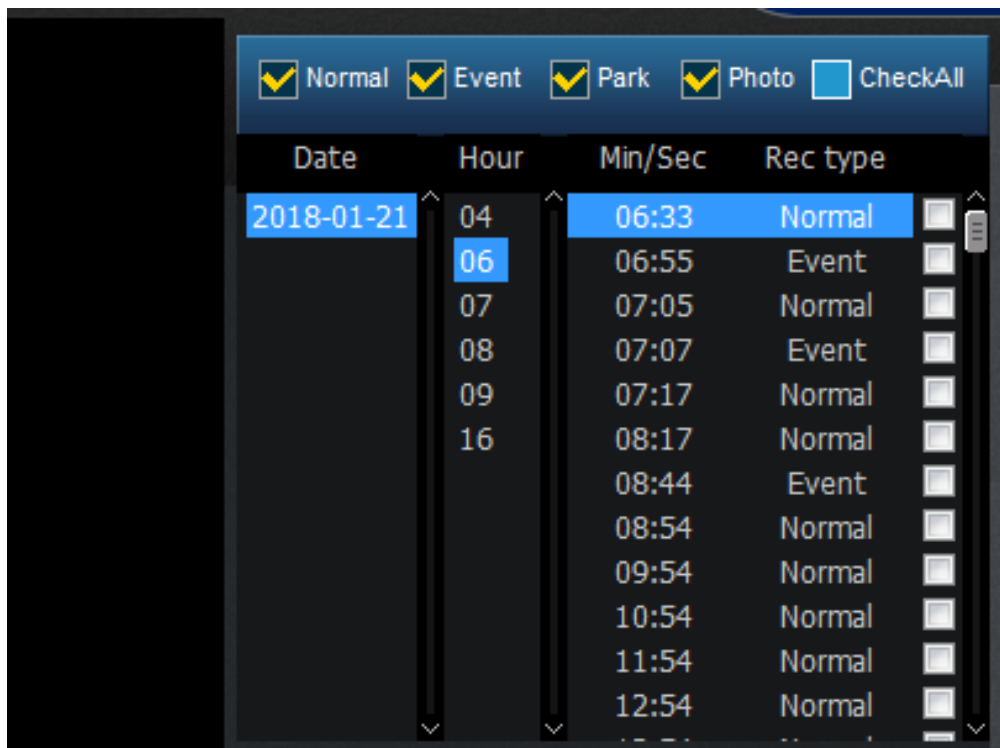

To save video file

To check PC viewer details

Step 10

Click "OK" when PC detected the microSD folder.

Step 11

Video files are shown at top right where the files are accordance to date, time in 24 hour system, min/sec, and type of recording (Normal / Event / Park / Photo).

Step 12.0

Double click on the preferred video file to play.
BP10.1A will display video as below.

Step 12.1

Double click on the preferred video file to play.
BP10.0AG will display video as below.

Step 13

Switch camera views.