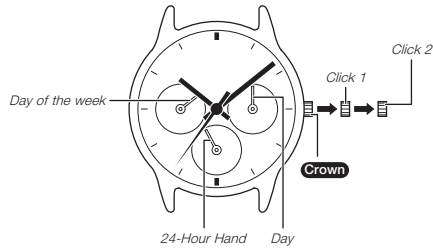

# Operation Guide 5420/5421

CASIO®

- Your watch may differ somewhat from the one shown in the illustration.

## Crown Operations

Some water-resistant models (100 meters, 200 meters) have a screw-in crown. When you need to perform a crown operation, rotate it towards you to unscrew it. Then pull the crown out. Avoid applying undue force when pulling. The watch loses its water resistance while the crown is unscrewed. After performing a crown operation, fully screw the crown back in.

## If your watch has a rotary bezel...

You can rotate the bezel to align its ▼ mark with the minute hand. Then you will be able to tell how much time has elapsed since aligning the ▼ mark.

Rotate the **Crown** to change the time setting.

Push the **Crown** back in.