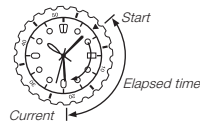

## Crown Operations

Some water-resistant models (100 meters, 200 meters) have a screw-in crown. When you need to perform a crown operation, rotate it towards you to unscrew it. Then pull the crown out. Avoid applying undue force when pulling. The watch loses its water resistance while the crown is unscrewed. After performing a crown operation, fully screw the crown back in.

## If your watch has a rotary bezel...

You can rotate the bezel to align its ▼ mark with the minute hand. Then you will be able to tell how much time has elapsed since aligning the ▼ mark.