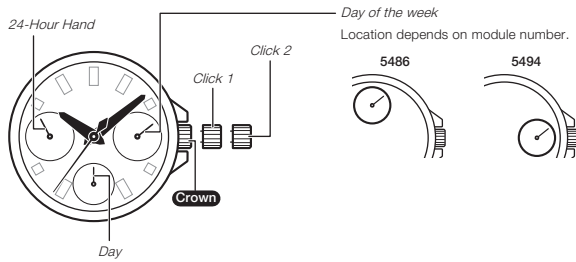

Operation Guide 5486/5494

CASIO®

- Your watch may differ somewhat from the one shown in the illustration.

Crown Operations

Some water-resistant models (100 meters, 200 meters) have a screw-in crown. When you need to perform a crown operation, rotate it towards you to unscrew it. Then pull the crown out. Avoid applying undue force when pulling. The watch loses its water resistance while the crown is unscrewed. After performing a crown operation, fully screw the crown back in.

If your watch has a rotary bezel...

You can rotate the bezel to align its ▼ mark with the minute hand. Then you will be able to tell how much time has elapsed since aligning the ▼ mark.

Specifications

Accuracy at normal temperature (per month)	Battery type	Battery life
±20 seconds	SR927SW	Approx. 3 years

Rotate the **Crown** to change the time setting.

Push the **Crown** back in.

Note

- Take care that you set the correct AM or PM time.
- When changing the time, move the minute hand four or five minutes past your final setting, and then back it up to the setting you want.
- The 24-Hour Hand indicates the current hour of the day. It makes one complete rotation every 24 hours.

To change the day setting

Pull the **Crown** out to Click 1.

Rotate the **Crown** towards you to set the day.

Push the **Crown** back in.

Note

- The day setting uses a 31-day month. Make adjustments for months of shorter lengths.
- Avoid changing the day setting between the hours of 9 p.m. and 4 a.m. Otherwise, the day setting may not change correctly at midnight.