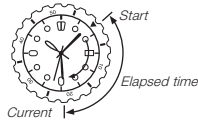

Operation Guide 5486/5494

CASIO®

- Your watch may differ somewhat from the one shown in the illustration.

Crown Operations

Some water-resistant models (100 meters, 200 meters) have a screw-in crown. When you need to perform a crown operation, rotate it towards you to unscrew it. Then pull the crown out. Avoid applying undue force when pulling. The watch loses its water resistance while the crown is unscrewed. After performing a crown operation, fully screw the crown back in.

If your watch has a rotary bezel...

You can rotate the bezel to align its ▼ mark with the minute hand. Then you will be able to tell how much time has elapsed since aligning the ▼ mark.

Specifications

Accuracy at normal temperature (per month)	Battery type	Battery life
±20 seconds	SR927SW	Approx. 3 years

Rotate the **Crown** to change the time setting.

Push the **Crown** back in.

Note

- Take care that you set the correct AM or PM time.
- When changing the time, move the minute hand four or five minutes past your final setting, and then back it up to the setting you want.
- The 24-Hour Hand indicates the current hour of the day. It makes one complete rotation every 24 hours.