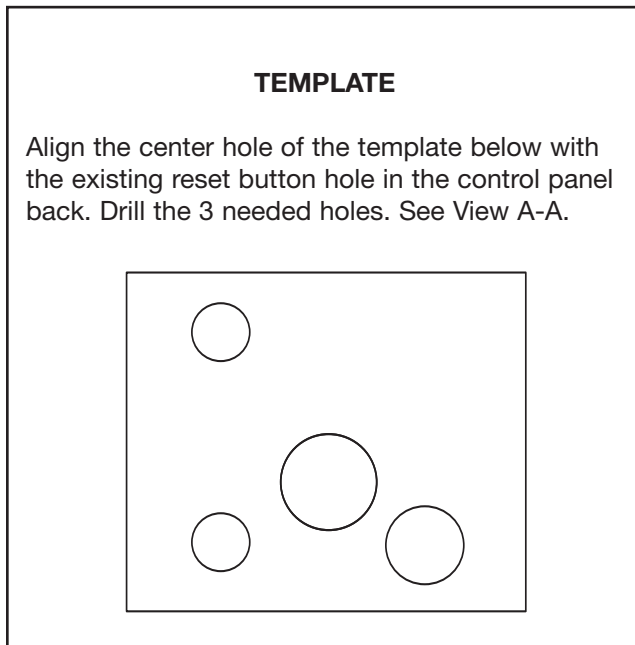

1. Line up template with reset button clearance hole in bottom of control panel back. Hold in place & mark hole centers.
2. Drill (2) Ø0.201 (#7) holes.
3. Drill (1) 0.413 hole.
4. Install new hi-limit control using (2) #8-32 x 1/4" screws (part #017744).