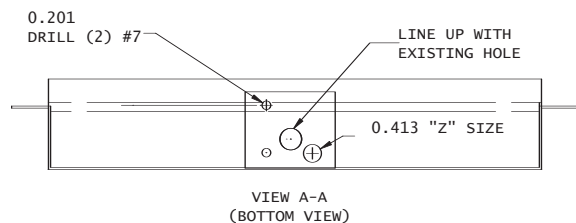

LINE UP TEMPLATE ON EXISTING HOLE AS SHOWN.
DRILL (2) .201 #7 HOLES AND (1) .413 "Z"

WHEN REPLACING 025584 WITH 034357

HI-LIMIT RESET BUTTON

If the Hi-limit has been activated, press the red button to reset after the oil cools.