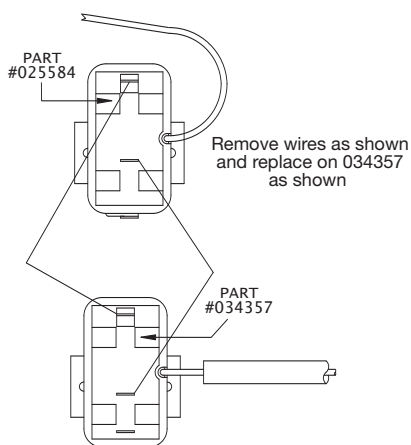

The red button is located under the control panel.

SERVICE INSTRUCTIONS

www.keatingofchicago.com

KEATING
OF CHICAGO, INC.®

1-800-KEATING

MOUNTING INSTRUCTIONS FOR REPLACING HI-LIMIT CONTROL #025584 (BACK MOUNT) WITH #034357 (BOTTOM MOUNT)

FOR IFM & GAS FRYERS & PASTA COOKERS

1. Line up template with reset button clearance hole in bottom of control panel back. Hold in place & mark hole centers.
2. Drill (2) Ø0.201 (#7) holes.
3. Drill (1) 0.413 hole.
4. Install new hi-limit control using (2) #8-32 x 1/4" screws (part #017744).

TEMPLATE

Align the center hole of the template below with the existing reset button hole in the control panel back. Drill the 3 needed holes. See View A-A.

FRONT VIEW OF FRYER OR PASTA COOKER
WITH CONTROL PANEL REMOVED

LINE UP TEMPLATE ON EXISTING HOLE AS SHOWN.
DRILL (2) .201 #7 HOLES AND (1) .413 "Z"

WHEN REPLACING 025584 WITH 034357

HI-LIMIT RESET BUTTON

If the Hi-limit has been activated, press the red button to reset after the oil cools.