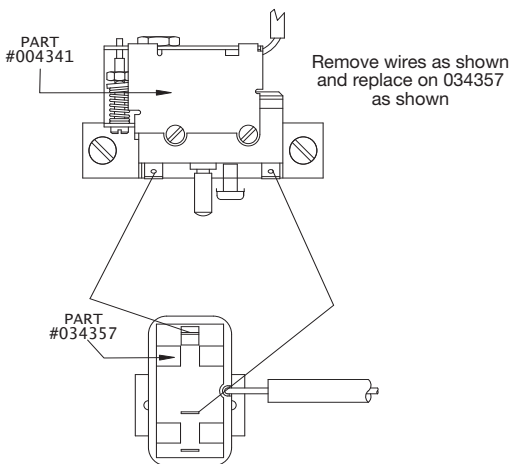

1. Line up template with reset button clearance hole in bottom of control panel back. Hold in place & mark hole centers.
2. Drill (2) Ø0.201 (#7) holes.
3. Drill (1) 0.413 hole.
4. Install new hi-limit control using (2) #8-32 x 1/4" screws (part #017744).

WHEN REPLACING 004341 WITH 034357

LINE UP TEMPLATE ON EXISTING HOLE AS SHOWN.
DRILL (2) .201 #7 HOLES AND (1) .413 "Z"

HI-LIMIT RESET BUTTON

If the Hi-limit has been activated, press the red button to reset after the oil cools.

LINE UP TEMPLATE ON EXISTING HOLE AS SHOWN.
DRILL (2) .201 #7 HOLES AND (1) .413 "Z"

WHEN REPLACING 025584 WITH 034357

HI-LIMIT RESET BUTTON

If the Hi-limit has been activated, press the red button to reset after the oil cools.