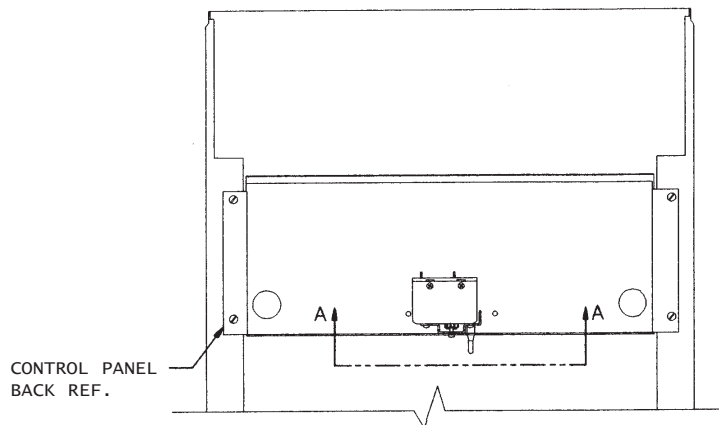

FRONT VIEW OF FRYER OR PASTA COOKER
WITH CONTROL PANEL REMOVED