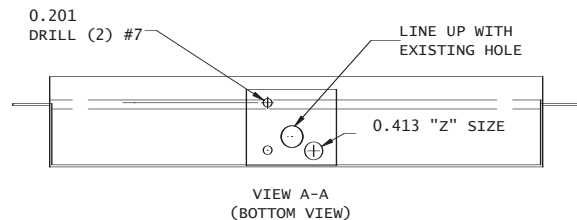

WHEN REPLACING 004341 WITH 034357

LINE UP TEMPLATE ON EXISTING HOLE AS SHOWN.
DRILL (2) .201 #7 HOLES AND (1) .413 "Z"

HI-LIMIT RESET BUTTON

If the Hi-limit has been activated, press the red button to reset after the oil cools.