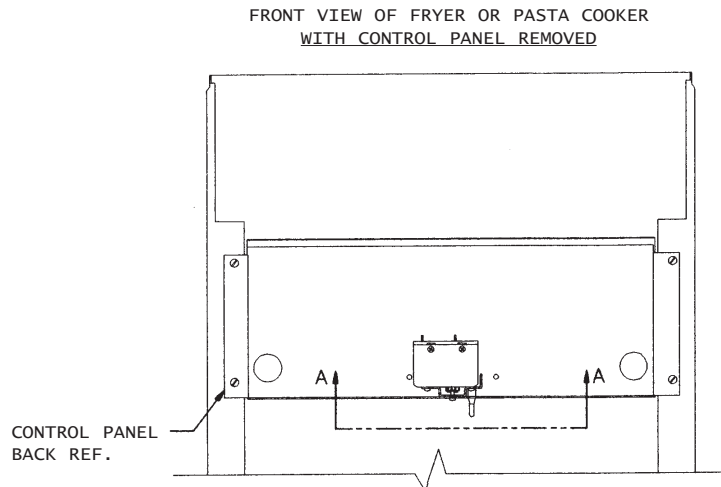

WHEN REPLACING 004341 WITH 034357