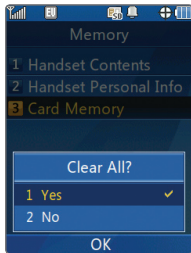

Messaging

Send and receive e-mail on the go! Simply follow the wizard to get started.

GPS

Download Alltel Navigation for maps, directions, and more. Subscription required.

Alarm Clock

Set up to five alarms with customizable ringtones.

Images

View your photos, shop for new wallpapers, and adjust wallpapers on the internal and external displays.

Alltel Shop

Download the latest ringtones, wallpapers, games, and more.

Games

Play great games downloaded from Alltel Shop.

Transferring Music

Stay in the groove by keeping your favorite songs in your pocket. It's easy to transfer music from your PC to your LG Swift.*

1. Insert a microSD card* (gold contacts facing down) into your phone.
2. The first time you transfer music, you must format the card. Press **MENU** to enter the main menu, and then select **Settings (9) > Security (3)**.
3. Enter the lock code (typically the last four digits of your phone number), and then press **MENU**.
4. Select **Reset Default (5) > Memory (1) > Card Memory (3)**.
5. When prompted to clear all of the card memory, select **Yes (1)**. You will need to enter your lock code again to confirm this action. When finished, press **END**.
6. Connect a USB cable* between LG Swift and your PC.
7. Select **USB Mass Storage (2)**.
8. The PC will recognize the phone as a **Removable Disk** and a screen will appear. Drag and drop music files on your PC into the **My_Music** folder.
9. When done, disconnect the phone.