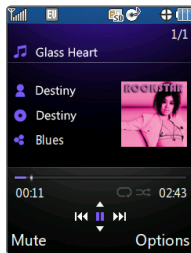

Transferring Music

Stay in the groove by keeping your favorite songs in your pocket. It's easy to transfer music from your PC to your LG Swift.*

1. Insert a microSD card* (gold contacts facing down) into your phone.
2. The first time you transfer music, you must format the card. Press **MENU** to enter the main menu, and then select **Settings (9) > Security (3)**.
3. Enter the lock code (typically the last four digits of your phone number), and then press **MENU**.
4. Select **Reset Default (5) > Memory (1) > Card Memory (3)**.
5. When prompted to clear all of the card memory, select **Yes (1)**. You will need to enter your lock code again to confirm this action. When finished, press **END**.
6. Connect a USB cable* between LG Swift and your PC.
7. Select **USB Mass Storage (2)**.
8. The PC will recognize the phone as a **Removable Disk** and a screen will appear. Drag and drop music files on your PC into the **My_Music** folder.
9. When done, disconnect the phone.

*USB cable and microSD card required. Sold separately.

Playing Music

Forget carrying around a separate MP3 player. A great all-in-one device, LG Swift's integrated music player lets you keep your tunes at your fingertips.

1. From standby mode and with the flip open, insert a microSD card* containing music into your phone.
2. Press the **side MUSIC Key** on the left side of the phone.
3. Press **MUSIC** to begin playing the highlighted song. You can access additional music player features by pressing the **Right Soft Key for Options**.
4. To continue listening to music while you perform other tasks, press **END** and then select **Yes (1)**.

NOTE: For added portability, you can listen to music with the flip closed. To do this, simply press and *hold* **MUSIC** and then press **▶||** to begin playing the highlighted song.

*microSD card sold separately.