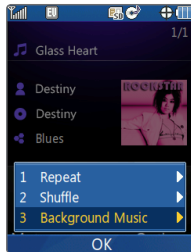

Transferring Music

Stay in the groove by keeping your favorite songs in your pocket. It's easy to transfer music from your PC to your LG Swift.*

1. Insert a microSD card* (gold contacts facing down) into your phone.
2. The first time you transfer music, you must format the card. Press **MENU** to enter the main menu, and then select **Settings (9) > Security (3)**.
3. Enter the lock code (typically the last four digits of your phone number), and then press **MENU**.
4. Select **Reset Default (5) > Memory (1) > Card Memory (3)**.
5. When prompted to clear all of the card memory, select **Yes (1)**. You will need to enter your lock code again to confirm this action. When finished, press **END**.
6. Connect a USB cable* between LG Swift and your PC.
7. Select **USB Mass Storage (2)**.
8. The PC will recognize the phone as a **Removable Disk** and a screen will appear. Drag and drop music files on your PC into the **My_Music** folder.
9. When done, disconnect the phone.

*USB cable and microSD card required. Sold separately.

Playing Music

Forget carrying around a separate MP3 player. A great all-in-one device, LG Swift's integrated music player lets you keep your tunes at your fingertips.

1. From standby mode and with the flip open, insert a microSD card* containing music into your phone.
2. Press the **side MUSIC Key** on the left side of the phone.
3. Press **MUSIC** to begin playing the highlighted song. You can access additional music player features by pressing the **Right Soft Key for Options**.
4. To continue listening to music while you perform other tasks, press **END** and then select **Yes (1)**.

NOTE: For added portability, you can listen to music with the flip closed. To do this, simply press and *hold* **MUSIC** and then press **▶||** to begin playing the highlighted song.

*microSD card sold separately.