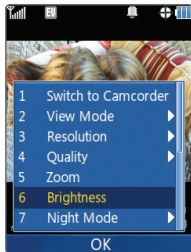

Taking a Picture/Recording a Video

Never miss a moment with LG Swift's 1.3 megapixel camera and camcorder. Take pictures and record videos instantly with this versatile phone.

1. To take a picture with the flip open, press and *hold* the **side** **Key**.
  To record a video, press and select **Record Video (2)**.
2. Press the **Right Soft Key** for **Options** to access customizable features.
3. Press to take the picture or start/stop recording.
4. Press to send the photo/video to someone.

NOTE: You can create self-portraits with the flip closed. From standby mode, press and *hold* and select **Take Photo (1)** or **Record Video (2)**.