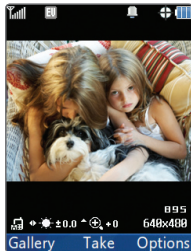

NOTE: For added portability, you can listen to music with the flip closed. To do this, simply press and *hold* **MUSIC** and then press **▶||** to begin playing the highlighted song.

*microSD card sold separately.

Bluetooth® Pairing

With LG Swift's *Bluetooth* wireless technology, you can easily connect to headsets, speakers, computers, and more.

1. Set your *Bluetooth* accessory into pairing mode.*
2. From standby mode, press  to enter the main menu, and then select **Settings (9) > Bluetooth (5) > Paired Devices (1)**.
3. Press the **Left Soft Key** for **Search**. If *Bluetooth* is off, you'll be prompted to turn it on.
4. Select **New Search (1)**.
5. Once your *Bluetooth* device has been found, highlight it and press  for **Pair**.
6. Enter the passcode* (typically "0000" – 4 zeroes), and then press  for **OK**.
7. Select **Yes (1)** to connect with the device.

*Refer to your Bluetooth accessory's user manual for information about initiating pairing mode and the passcode.

Taking a Picture/Recording a Video

Never miss a moment with LG Swift's 1.3 megapixel camera and camcorder. Take pictures and record videos instantly with this versatile phone.

1. To take a picture with the flip open, press and *hold* the **side**  **Key**.
To record a video, press  and select **Record Video (2)**.
2. Press the **Right Soft Key** for **Options** to access customizable features.
3. Press  to take the picture or start/stop recording.
4. Press  to send the photo/video to someone.