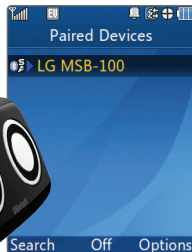

1. From standby mode and with the flip open, insert a microSD card* containing music into your phone.
2. Press the **side MUSIC Key** on the left side of the phone.
3. Press **MUSIC** to begin playing the highlighted song. You can access additional music player features by pressing the **Right Soft Key for Options**.
4. To continue listening to music while you perform other tasks, press **END** and then select **Yes (1)**.

NOTE: For added portability, you can listen to music with the flip closed. To do this, simply press and *hold* **MUSIC** and then press **▶||** to begin playing the highlighted song.

*microSD card sold separately.

Bluetooth® Pairing

With LG Swift's *Bluetooth* wireless technology, you can easily connect to headsets, speakers, computers, and more.

1. Set your *Bluetooth* accessory into pairing mode.*
2. From standby mode, press  to enter the main menu, and then select **Settings (9) > Bluetooth (5) > Paired Devices (1)**.
3. Press the **Left Soft Key** for **Search**. If *Bluetooth* is off, you'll be prompted to turn it on.
4. Select **New Search (1)**.
5. Once your *Bluetooth* device has been found, highlight it and press  for **Pair**.
6. Enter the passcode* (typically "0000" – 4 zeroes), and then press  for **OK**.
7. Select **Yes (1)** to connect with the device.

*Refer to your Bluetooth accessory's user manual for information about initiating pairing mode and the passcode.

Taking a Picture/Recording a Video

Never miss a moment with LG Swift's 1.3 megapixel camera and camcorder. Take pictures and record videos instantly with this versatile phone.