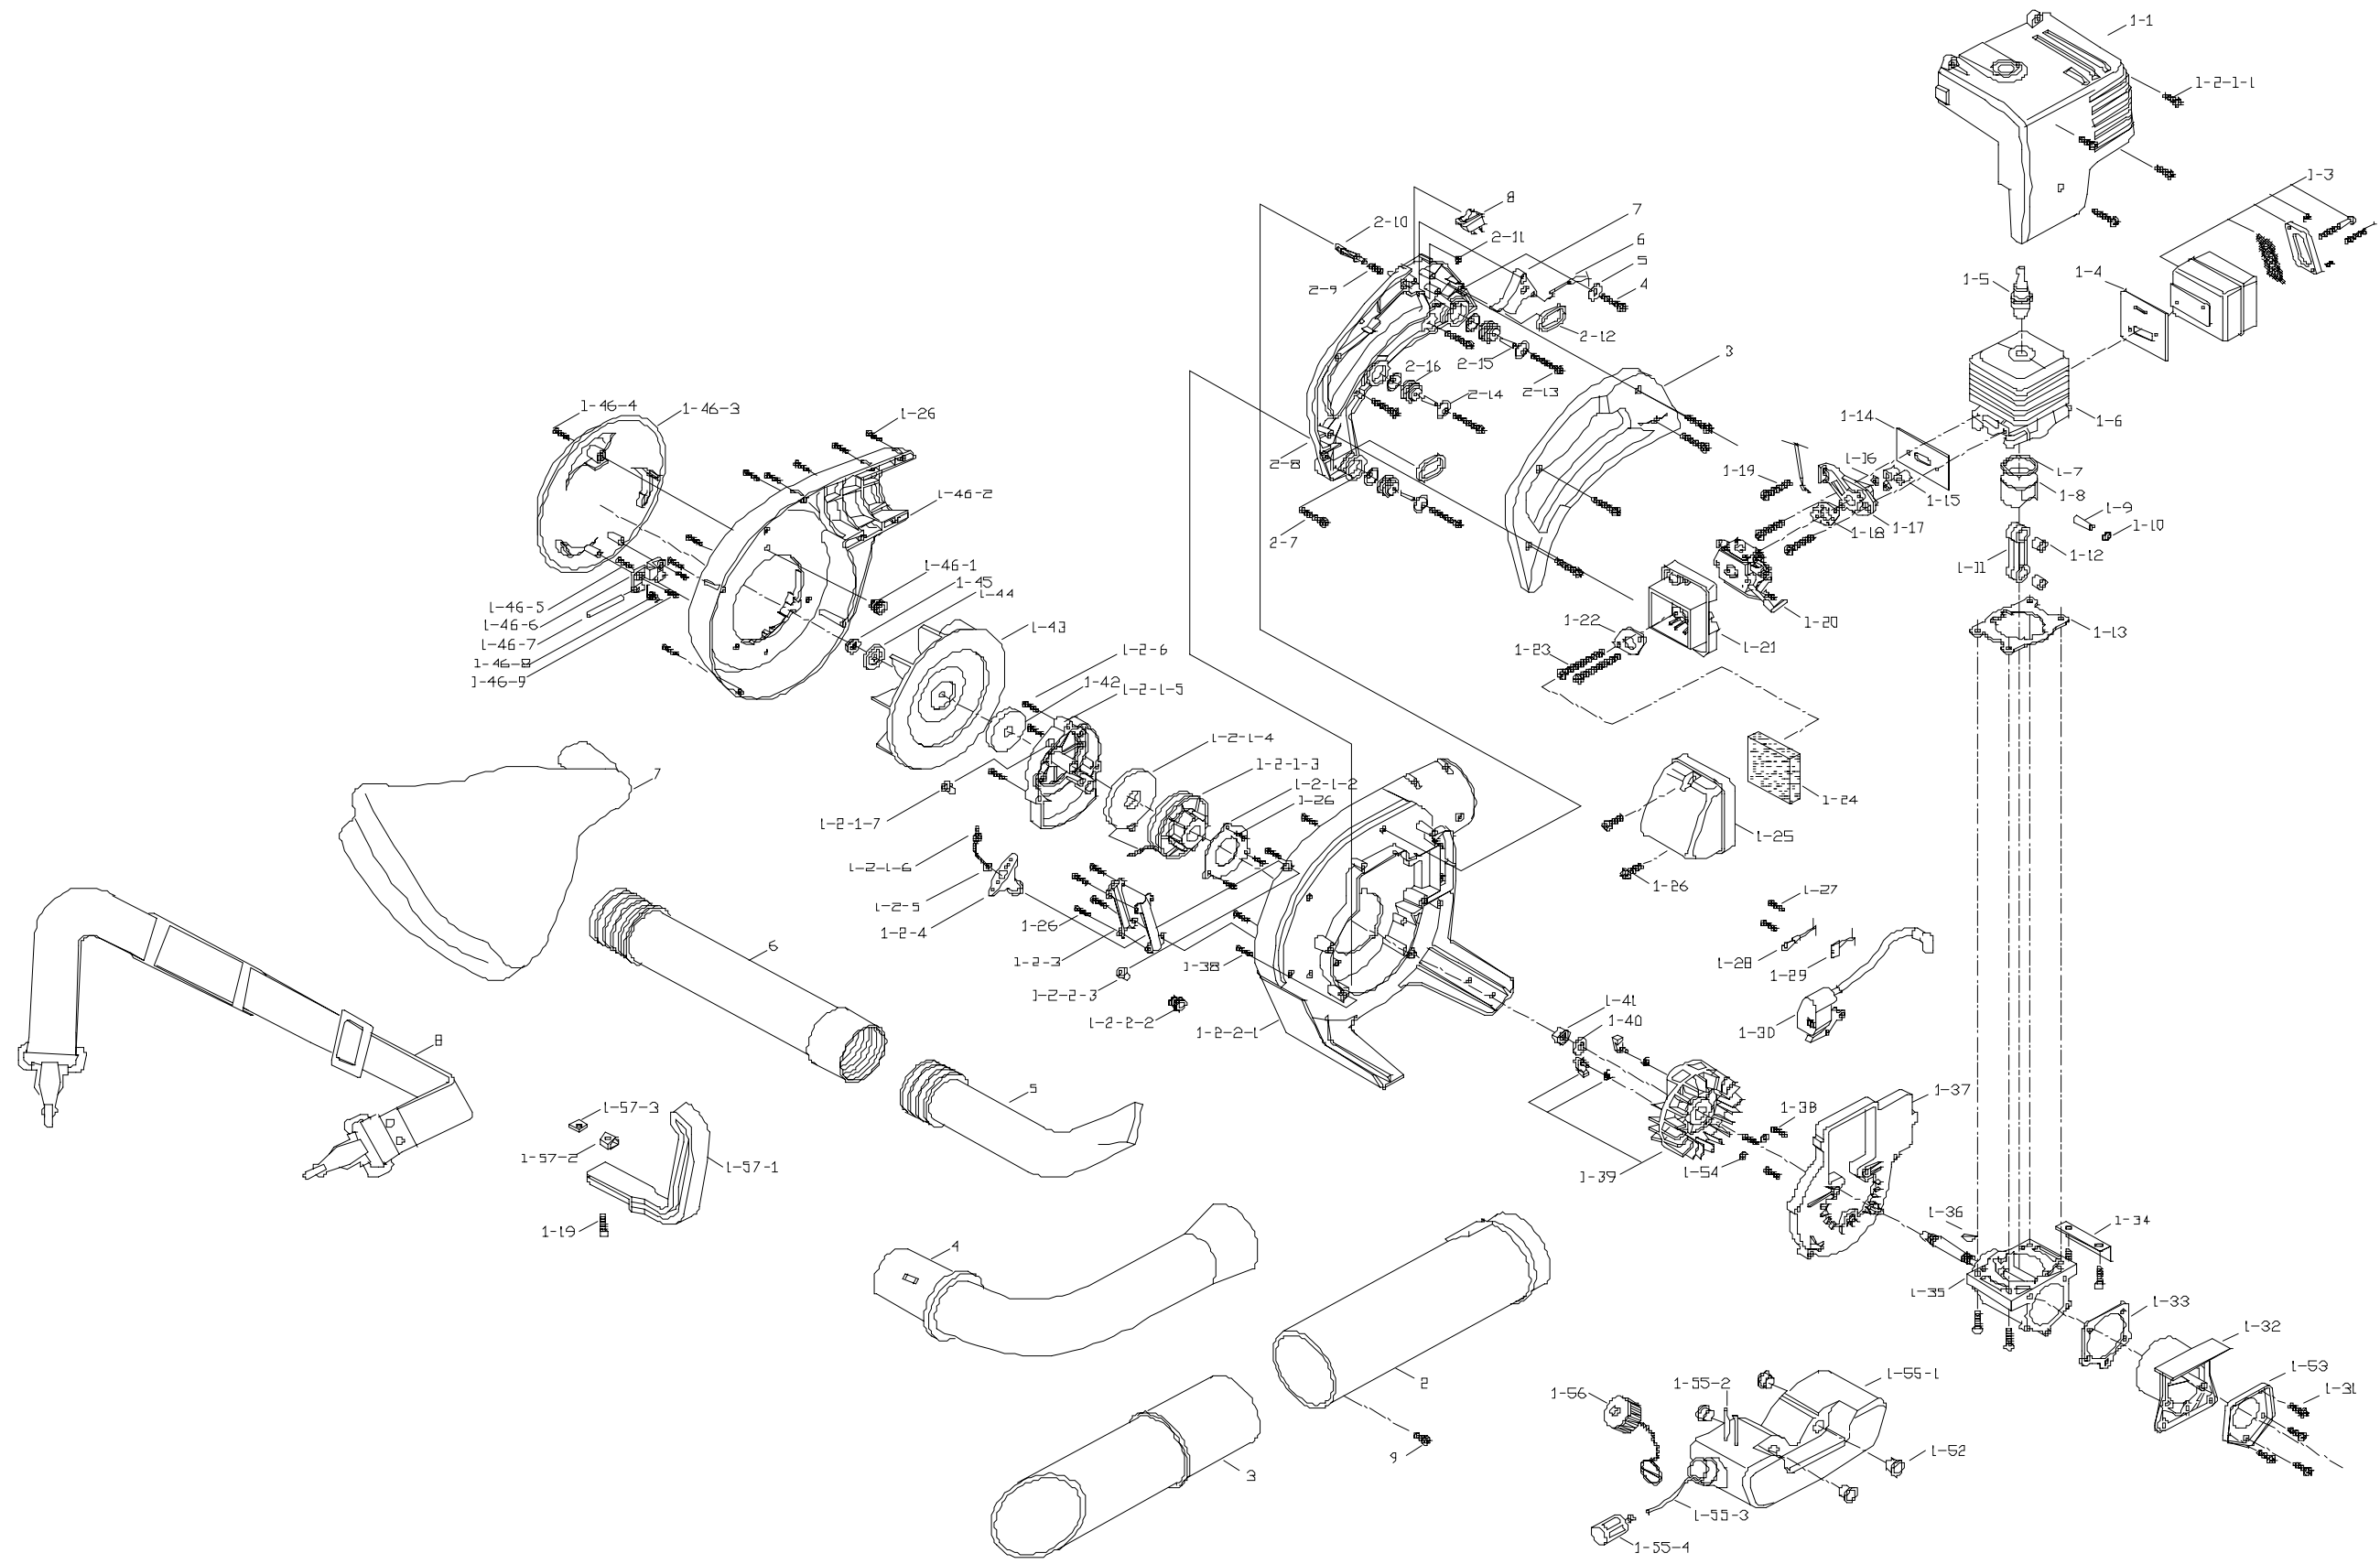

SERVICE SPARE PARTS LIST

SPECIFY MODEL NO. WHEN ORDERING PARTS		DATE	REVISED DATE	PAGE
32cc Blower / Vac		10/2/2001	N/A	1/2
MODEL NO.	MB3201 / 41BS321G077			

SERVICE SPARE PARTS LIST

SPECIFY MODEL NO. WHEN ORDERING PARTS		DATE	REVISED DATE	PAGE
32cc Blower / Vac		1/14/2004	N/A	1/2
MODEL NO.	MB3201 / 41BS321G077			