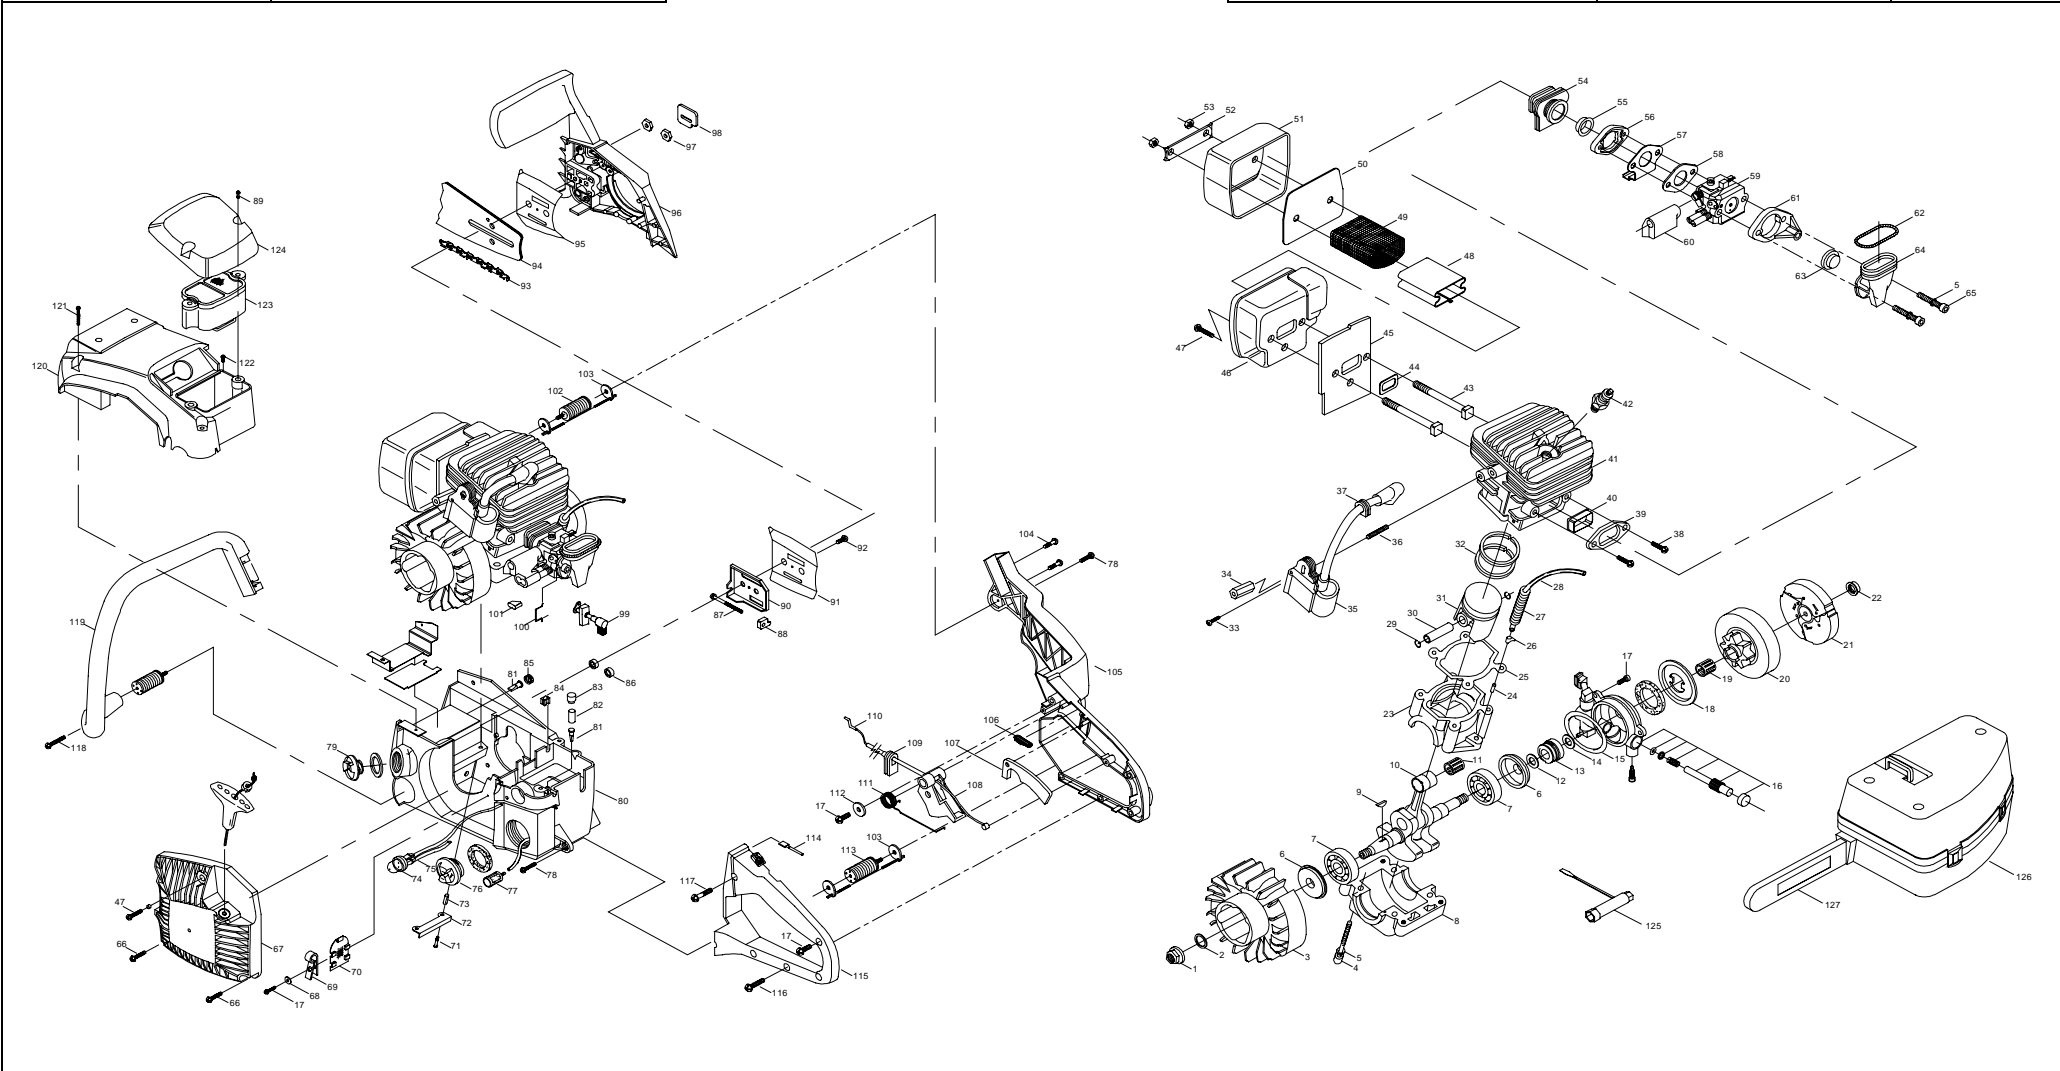

SERVICE SPARE PARTS LIST

SPECIFY MODEL NO. WHEN ORDERING PARTS	
50CC 18" Gas Chain Saw	
MODEL NO.	MS1850AVCC

DATE	REVISED DATE	PAGE
5/24/2005	N/A	1/2

SERVICE SPARE PARTS LIST

SPECIFY MODEL NO. WHEN ORDERING PARTS		DATE	REVISED DATE	PAGE
50CC 18" Gas Chain Saw		11/26/2004	N/A	2/2
MODEL NO.	MS1850AVCC			