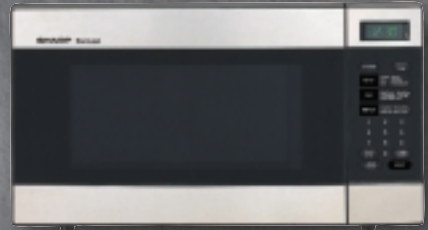

COUNTERTOP MICROWAVE OVENS

R-430CS

Looking for a professional stainless microwave with a smaller footprint? The R-430CS is a fully featured, full size unit that fits beautifully on the counter or can be built-in. The glass window is encased by high-grade stainless steel. The oven features 44 automatic selections, including 13 Sensor Cook options and More from your Microwave.

Cooks Better—High speed circulation of hot air with an occasional microwave boost ensures foods are juicy, brown and delicious. Tasting is believing!

RK-90S30

The High Speed Oven has an optional 30" built-in kit for installation as a wall oven.

R-216FS

Planning a small kitchen, home office, library or high-tech media center? The R-216FS is a great-looking stainless model in a compact size. Its 0.8 cu. ft. capacity and 800 watts of cooking power will make light meals, great snacks and hors d'oeuvres. Automatic features include six Reheat Options, four Cook and four Defrost settings.

R-316FS

Have enough space for a mid-size stainless model? Then specify the R-316FS. The capacity is 1.2 cu. ft. with a 12 3/4" diameter Carousel turntable. With 1000 watts of cooking power, it is ideal for heating 3-5 servings. In addition to 16 automatic settings for reheating, cooking and defrosting, it features a separate Popcorn key, Minute Plus™ and a convenient Kitchen Timer.