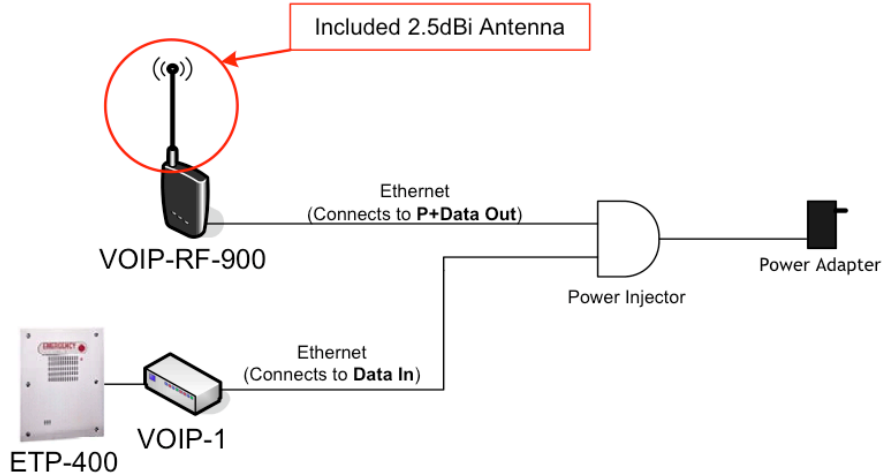

VOIP-RF-900 Installation Instructions

VI. LED Display Legend

The “master” radio has an array of LEDs that provide various status indicators. **Table 2** provides a legend or key for these various indicators. In order to gain access to the LED array, you will need to open the NEMA box cover on the “master” radio.

Table 2. VOIP-RF-900 LED Display Legend.

| Name | Function | Color |
|--|--|---------------|
| Power | Unit has power and has successfully booted | RED |
| RF Link | The radio has successfully synchronized with its matched partner radio | GREEN |
| RF TX | Radio transmission is occurring | GREEN |
| RF RX | Radio reception is occurring | GREEN |
| Eth Link | The Ethernet port has a valid Ethernet connection | GREEN |
| Activity | The VOIP-RF-900 is processing data | GREEN |
| 1 (channel) | Adding the numbers that are lit will determine the current radio channel. 1 = 903.12500 MHz 2 = 905.20833 MHz 3 = 907.29167 MHz 4 = 909.37500 MHz 5 = 911.45833 MHz 6 = 913.54167 MHz 7 = 915.62500 MHz 8 = 917.70833 MHz 9 = 919.79167 MHz 10 = 921.87500 MHz 11 = 923.95833 MHz 12 = 926.04167 Mhz | GREEN |
| 2 (channel) | | |
| 4 (channel) | | |
| 8 (channel) | | |
| 8 (channel) | | |
| Link Quality Meter (the more LEDs that are lit, the higher the link quality) | Excellent link quality – no retransmissions | GREEN |
| | Very good link quality – few retransmissions | GREEN |
| | Good link quality – occasional retransmissions | YELLOW |
| | Fair link quality – some retransmissions | YELLOW |
| | Poor link quality – many retransmissions | RED |
| | No link quality – no link available | RED |

VOIP-RF-900 Installation Instructions

VOIP-RF-900 Connectivity

Connecting to Emergency Phones

Connecting to Head End

Talk-A-Phone Co. 5013 North Kedzie Avenue Chicago, Illinois 60625-4988
Phone 773.539.1100 Fax 773.539.1241 info@talkaphone.com www.talkaphone.com
All prices and specifications are subject to change without notice.