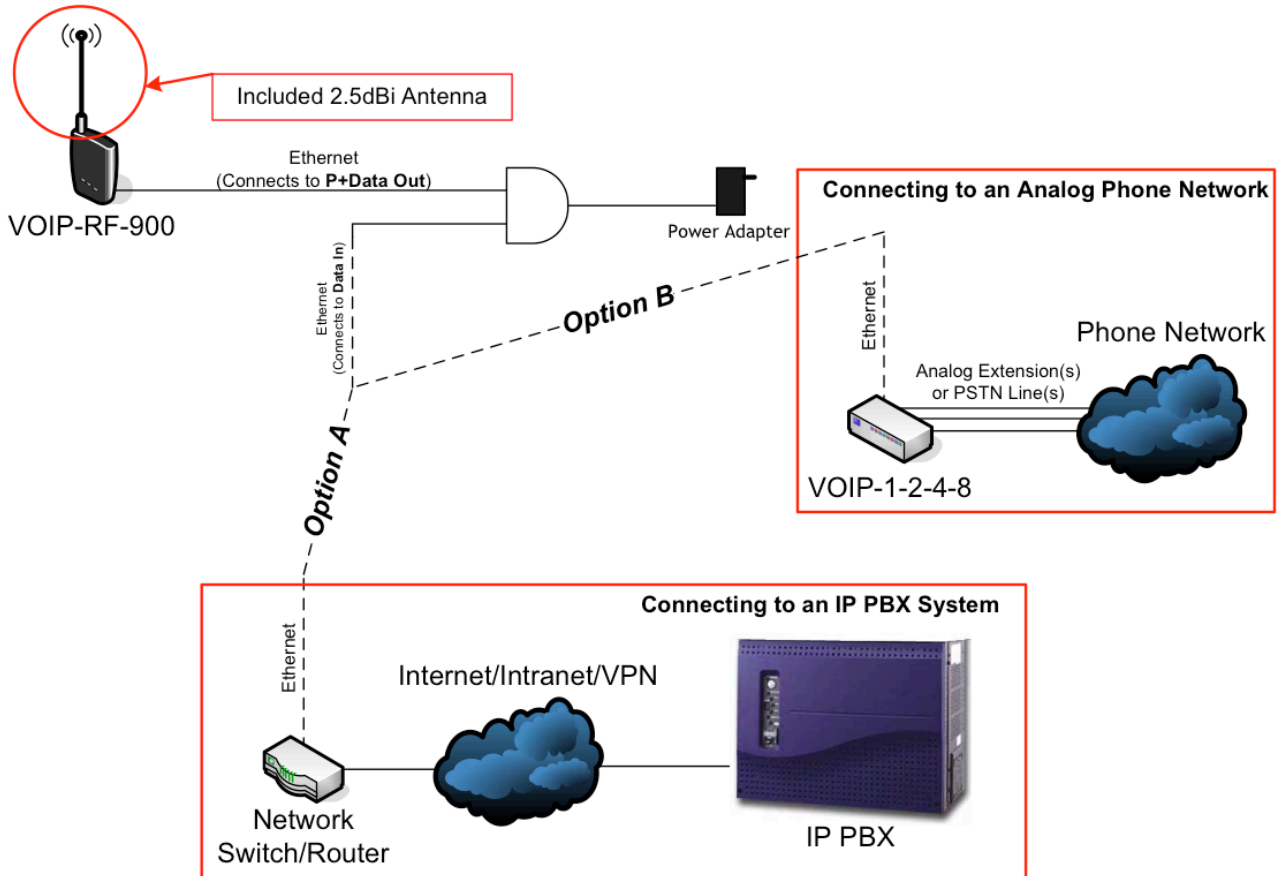

VOIP-RF-900 Installation Instructions

VI. LED Display Legend

The “master” radio has an array of LEDs that provide various status indicators. **Table 2** provides a legend or key for these various indicators. In order to gain access to the LED array, you will need to open the NEMA box cover on the “master” radio.

Table 2. VOIP-RF-900 LED Display Legend.

| Name | Function | Color |
|--|--|---------------|
| Power | Unit has power and has successfully booted | RED |
| RF Link | The radio has successfully synchronized with its matched partner radio | GREEN |
| RF TX | Radio transmission is occurring | GREEN |
| RF RX | Radio reception is occurring | GREEN |
| Eth Link | The Ethernet port has a valid Ethernet connection | GREEN |
| Activity | The VOIP-RF-900 is processing data | GREEN |
| 1 (channel) | Adding the numbers that are lit will determine the current radio channel. 1 = 903.12500 MHz 2 = 905.20833 MHz 3 = 907.29167 MHz 4 = 909.37500 MHz 5 = 911.45833 MHz 6 = 913.54167 MHz 7 = 915.62500 MHz 8 = 917.70833 MHz 9 = 919.79167 MHz 10 = 921.87500 MHz 11 = 923.95833 MHz 12 = 926.04167 Mhz | GREEN |
| 2 (channel) | | |
| 4 (channel) | | |
| 8 (channel) | | |
| 8 (channel) | | |
| Link Quality Meter (the more LEDs that are lit, the higher the link quality) | Excellent link quality – no retransmissions | GREEN |
| | Very good link quality – few retransmissions | GREEN |
| | Good link quality – occasional retransmissions | YELLOW |
| | Fair link quality – some retransmissions | YELLOW |
| | Poor link quality – many retransmissions | RED |
| | No link quality – no link available | RED |

VOIP-RF-900 Installation Instructions

VOIP-RF-900 Connectivity

Connecting to Emergency Phones

Connecting to Head End

Talk-A-Phone Co. 5013 North Kedzie Avenue Chicago, Illinois 60625-4988
Phone 773.539.1100 Fax 773.539.1241 info@talkaphone.com www.talkaphone.com
All prices and specifications are subject to change without notice.