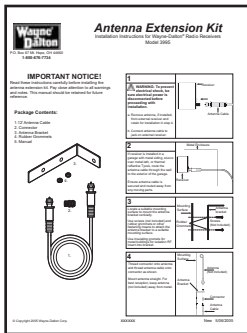

# Antenna Extension Kit

Installation Instructions for Model 3995  
for use with Wayne-Dalton® Radio Receivers

### Package Contents:

1. 12' Antenna Cable
2. Connector
3. Antenna Bracket with Rubber Grommets
4. Manual

**1**

**WARNING:** To prevent electrical shock, be sure electrical power is disconnected before proceeding with installation.