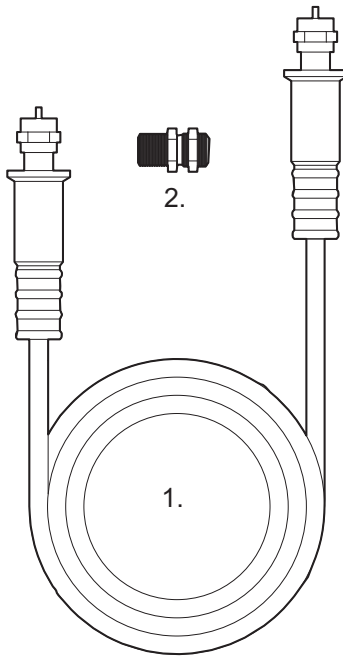

# Antenna Extension Kit

Installation Instructions for Model 3995  
for use with Wayne-Dalton® Radio Receivers

### Package Contents:

1. 12' Antenna Cable
2. Connector
3. Antenna Bracket with Rubber Grommets
4. Manual

**1**

**WARNING:** To prevent electrical shock, be sure electrical power is disconnected before proceeding with installation.