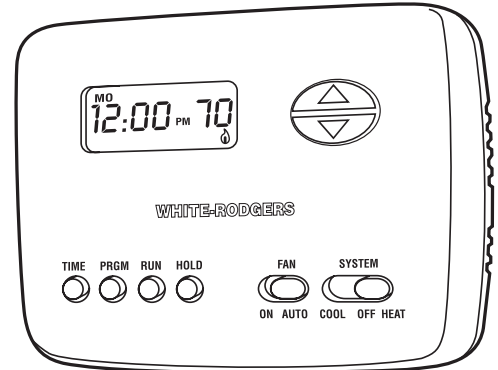

WHITE-RODGERS WALL THERMOSTATS

COMFORT-SET 70 SERIES SINGLE STAGE DIGITAL THERMOSTATS

STANDARD FEATURES:

- Large, easy-to-read display
- Electronic temperature accuracy
- Adjustable room temperature calibration
- B&O terminals
- Millivolt compatible
- Battery powered for maximum compatibility (2 "AAA" batteries included)

**Single Stage
Non-Programmable**

Part No.: 1F78-144

P4558

**Single Stage
2 Programs**

Part No.: 1F78-151

- Choice of 5/2 day programming or non programmable
- 4 time and 4 temperature settings per program for heating and cooling
- Meets California Building Code, Title 24
- Energy savings up to 33%

COMFORT-SET 80 SERIES SINGLE STAGE DIGITAL THERMOSTATS

STANDARD FEATURES:

- 60% larger LCD with improved contrast for easier reading
- Lighted display for easier low-light viewing
- Permanent program retention during power loss
- Air filter change indicator (optional)
- Simple menu to activate optional features
- Soft-touch keypad
- Maintains room temperature differential within 1 degree
- Display temperature recalibration (+/-4°)
- Powerful next-generation microprocessor
- Fast (FA) or slow (SL) heating cycle anticipation
- B&O terminals Compressor lockout protection
- Millivolt Compatible
- Electric heat option

**Single Stage
Non-Programmable**

Part No.: 1F86-244