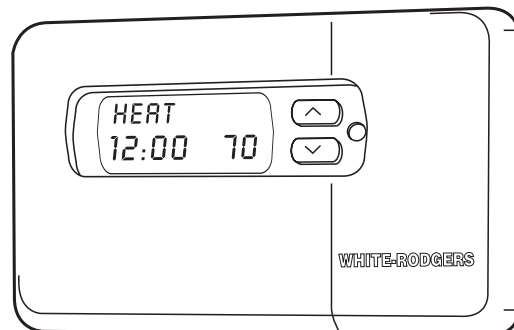

**Single Stage
2 Programs**

Part No.: 1F80-261

COMFORT-SET 90 SERIES SINGLE STAGE DIGITAL THERMOSTATS

STANDARD FEATURES:

- Choice of 7 or 5/1/1 day or 7 day programmable or non-programmable
- 4 time and 4 temperature settings per program (heat & cool)
- Energy savings up to 33%
- Patented pre-programmed software simplifies time and temperature programming
- Large Comfort-View™ luminescent display
- Permanent program retention
- Vacation programming
- Air filter change indicator
- Daylight Savings Time quick-change button
- Temporary temperature override from 15 minutes to 19 hours or indefinite setpoint hold
- Display temperature recalibration (+/-5°)
- Maintains room temperature differential within .8 degree
- Automatic Heat/Cool System Changeover
- Selectable Energy Management Recovery
- Built-in system and thermostat diagnostics
- Digital-signal remote sensors (optional)
- Meets ENERGY STAR® specifications
- Meets California Building Code, Title 24
- Compressor lockout protection
- Millivolt compatible
- Electric heat option

**Single Stage
3 Programs**

Part No.: 1F90-371

**Single Stage
7 Programs**

Part No.: 1F97-371

P4556