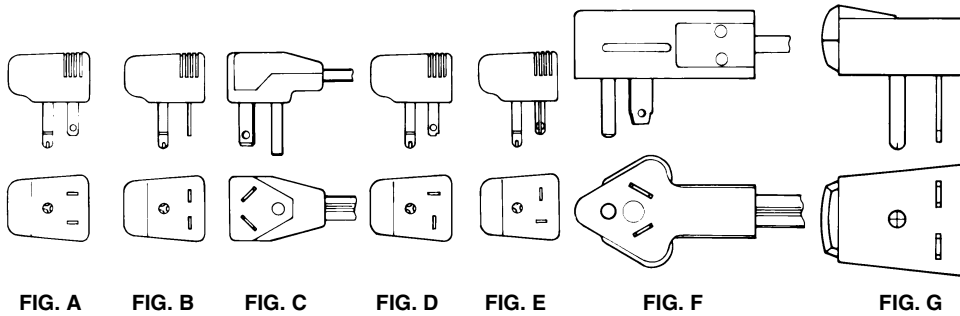

MISCELLANEOUS PARTS

MISCELLANEOUS PARTS

ROOM AIR CONDITIONER SERVICE CORDS

- 1/4 IN. QUICK CONNECT TERMINALS ON POWER LEADS
- RING TERMINAL ON GROUND WIRE
- IVORY COLOR EXCEPT 51PC CORDS ARE GRAY

P402

FIGURE	WIRE GAUGE	AMPS	VOLTS	LENGTH (in.)	PART NO.
A	14	15	125	93	51SA400353
B	14	15	250	66	52SQ402334
D	14	20	125	60	51CM400964
	12			113	60AA400094

FIGURE	WIRE GAGE	AMPS	VOLTS	LENGTH (in.)	PART NO.
E	14	20	250	82	52CQ400994
	12			66	51CM400974
G	12	30	250	82	52CQ401004