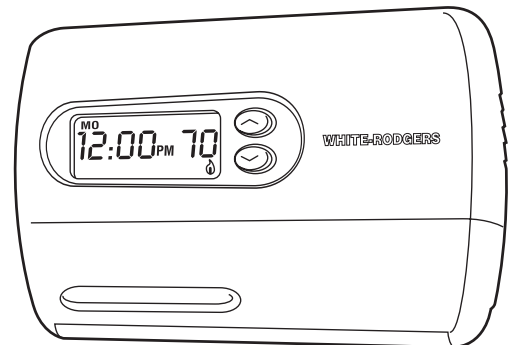

WHITE-RODGERS WALL THERMOSTATS

COMFORT-SET 70 SERIES SINGLE STAGE DIGITAL THERMOSTATS

STANDARD FEATURES:

- Large, easy-to-read display
- Electronic temperature accuracy
- Adjustable room temperature calibration
- B&O terminals
- Millivolt compatible
- Battery powered for maximum compatibility (2 "AAA" batteries included)

**Single Stage
Non-Programmable**

Part No.: 1F78-144

P4558

**Single Stage
2 Programs**

Part No.: 1F78-151

- Choice of 5/2 day programming or non programmable
- 4 time and 4 temperature settings per program for heating and cooling
- Meets California Building Code, Title 24
- Energy savings up to 33%

COMFORT-SET 80 SERIES SINGLE STAGE DIGITAL THERMOSTATS

STANDARD FEATURES:

- 60% larger LCD with improved contrast for easier reading
- Lighted display for easier low-light viewing
- Permanent program retention during power loss
- Air filter change indicator (optional)
- Simple menu to activate optional features
- Soft-touch keypad
- Maintains room temperature differential within 1 degree
- Display temperature recalibration (+/-4°)
- Powerful next-generation microprocessor
- Fast (FA) or slow (SL) heating cycle anticipation
- B&O terminals Compressor lockout protection
- Millivolt Compatible
- Electric heat option

**Single Stage
Non-Programmable**

Part No.: 1F86-244

P4557