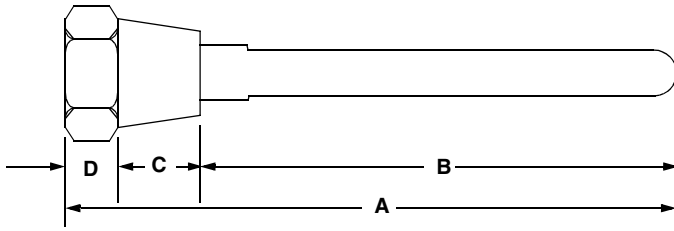

TEMPERATURE ACTUATED SWITCHES

CONTROL BULB