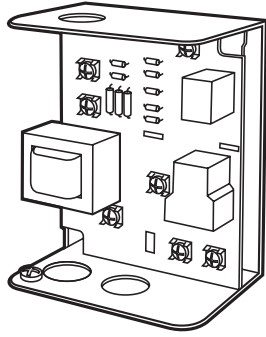

TEMPERATURE ACTUATED SWITCHES

SWITCHING RELAYS

P4325

Part No. P673-RA889A SWITCHING RELAY (HYDRONIC)

- HIGH LOAD SWITCHING RELAY.
- TROUBLESHOOTING LED.
- REPLACEABLE TRANSFORMER FUSE.
- LONG LIFE DC RELAY DRIVE CONTROL TECHNOLOGY.
- RELAY FOR USE WITH EXTERNAL 24 VAC OR 24 VDC SUPPLY, WITH LINE-VOLTAGE CONTROL, OR WITH INTERNAL 24-V TRANSFORMER SUPPLY.

Part No. P673-R8845A UNIVERSAL SWITCHING RELAY (HYDRONIC)

- REPLACEABLE, SOCKETED RELAY.
- TWO TROUBLESHOOTING LED'S.
- PUSH-TO-TEST BUTTON.
- REPLACEABLE TRANSFORMER FUSE.
- LOW VOLTAGE CONTACTS FOR POWERPILE APPLICATIONS.
- RELAYS CAN BE USED WITH EXTERNAL 24-VAC OR 24-VDC SUPPLY, LINE-VOLTAGE CONTROL, OR WITH INTERNAL 24-V TRANSFORMER.

PART NO.	HONEYWELL PART NO.
P673-RA889A	RA889A1001
P673-R8845A	R8845U1003