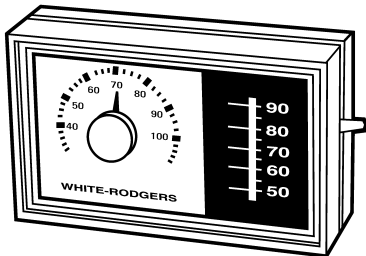

ASTROSTATS WITH SNAP ACTION SWITCH

P578

1D30-316 SHOWN

- SNAP ACTION CONTACTS WITH DUST COVER
- NON-SUSCEPTIBLE TO SLIGHT JARS AND VIBRATIONS
- IDEAL FOR MOBILE HOME USE
- HEATING AND/OR COOLING ANTICIPATORS PROVIDE A NARROW DIFFERENTIAL CONTROL OF ROOM TEMPERATURE

Part No.: 1D30-316
1C30-302