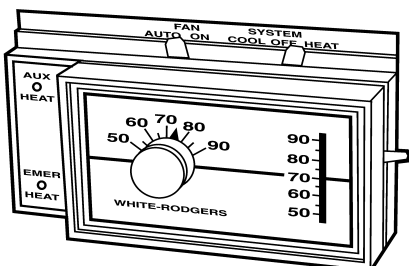

HEAT PUMP THERMOSTAT

P583

- MANUAL CHANGEOVER
- DUAL MERCURY CELL ARRANGEMENT ON A SINGLE BI-METAL PROVIDES CONTROL WITHOUT COMPLICATED GEAR AND LEVER ARRANGEMENTS
- THERMOSTAT MOUNTS TO SUBBASE WITH POSITIVE CAPTIVE SCREWS
- SUBBASE TERMINAL SCREWS SPACED AND IDENTIFIED FOR EASY INSTALLATION

Part No.: 1F58-058