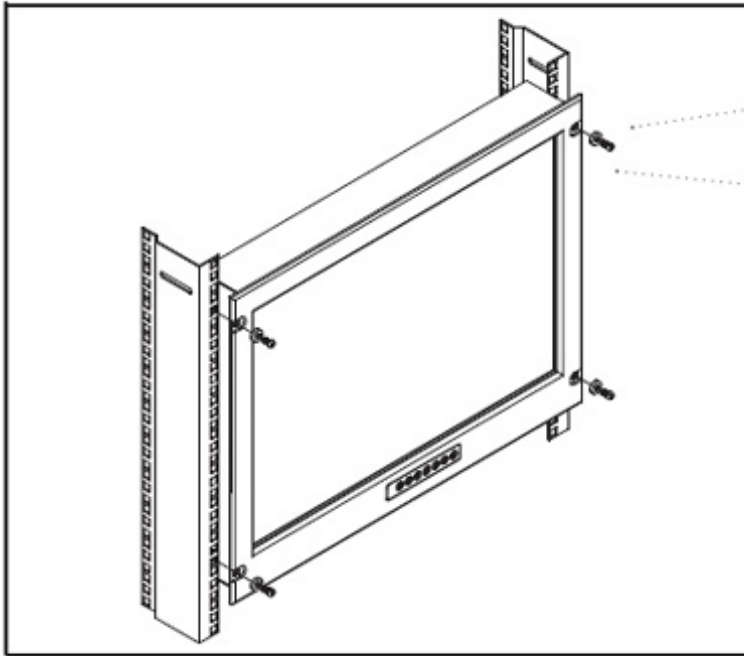

RM 6190N

8U 19" Rackmount LCD Monitor

Installation:

■ Install each screw shown in Figure 1.

Figure 1.

■ Fix the LCD into the rack.

* M6 screws are not provided.

Figure 2.