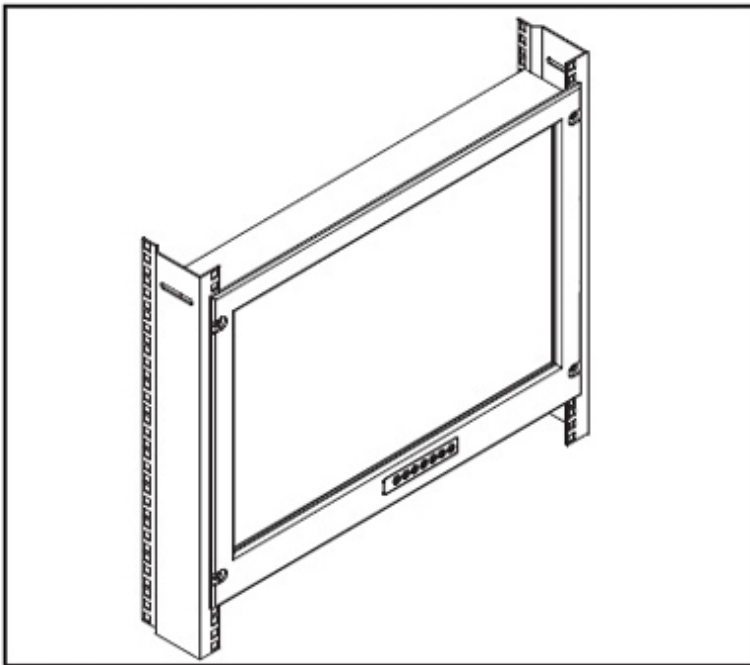

RM 6190N

8U 19" Rackmount LCD Monitor

Installation:

■ Install each screw shown in Figure 1.

Figure 1.

■ Fix the LCD into the rack.

* M6 screws are not provided.

Figure 2.