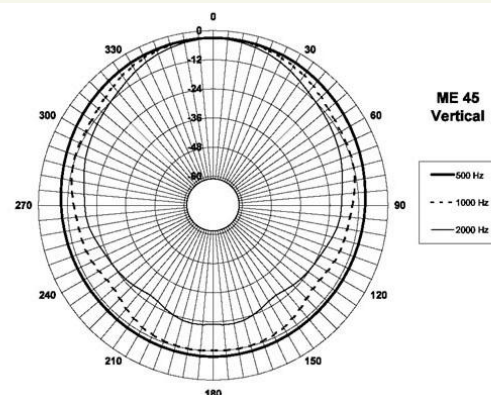

ME45

Horns

1" throat entry
90° x 40° nominal coverage
Exponential flare
Very good loading down to 1 kHz

Specifications

Throat Diameter (1)	25 mm (1 in)
Nominal Coverage Horizontal	90°
Nominal Coverage Vertical	45°
Cutoff Frequency	1 kHz
Material	Cast Aluminium
Dimensions	310x140x124 mm (12.2x5.6x4.9 in)

Mounting and Shipping Info

Two 6 mm (0.25 in) holes 180° on 76 mm (3 in) diameter

Baffle Cutout Dimensions	260x110 mm (10.2x4.3 in)
Net Weight (1 unit)	0.8 kg (1.8 lb)
Shipping Weight (4 unit)	4.9 kg (10.8 lb)
Shipping Box (4 unit)	540x350x185 mm (21.2x13.8x7.3 in)