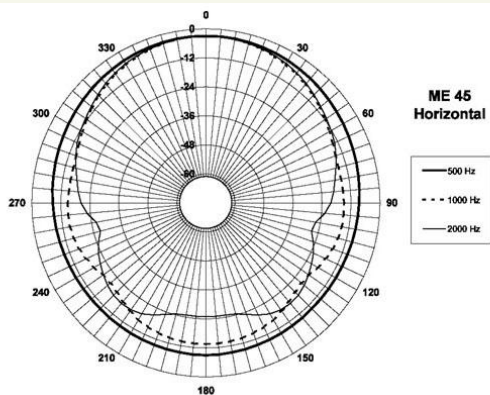

ME45

Horns

1" throat entry
90° x 40° nominal coverage
Exponential flare
Very good loading down to 1 kHz

Specifications

Throat Diameter (1)	25 mm (1 in)
Nominal Coverage Horizontal	90°
Nominal Coverage Vertical	45°
Cutoff Frequency	1 kHz
Material	Cast Aluminium
Dimensions	310x140x124 mm (12.2x5.6x4.9 in)

Mounting and Shipping Info

Two 6 mm (0.25 in) holes 180° on 76 mm (3 in) diameter

Baffle Cutout Dimensions	260x110 mm (10.2x4.3 in)
Net Weight (1 unit)	0.8 kg (1.8 lb)
Shipping Weight (4 unit)	4.9 kg (10.8 lb)
Shipping Box (4 unit)	540x350x185 mm (21.2x13.8x7.3 in)