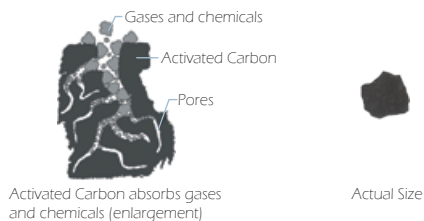

"For many artists, the challenge is getting fresh air to the nose."

Unfortunately, many artists don't start taking the risks involved with their craft seriously until later in life. That was the case for Jennifer Dickson, who damaged her lungs by working with large-format photo etchings in the '60s and '70s.

"I can remember standing over acid baths watching nice orange clouds coming off," she recalls.

Dickson, a retired professor and celebrated printmaker, says she nearly died from respiratory problems in the early '70s. She considers it a miracle that her son was born healthy despite exposure to harsh chemicals during the pregnancy.

"I had no one to blame but myself for my own stupidity and ignorance," she said. **"A lot of artists became ill because they weren't working in a safe way. But there's no excuse for it now."**

allerair High Efficiency Filtration

Activated Carbon Filters Noxious Gases and Odors

- The millions of pores in the activated carbon provide an enormous surface area for airborne chemicals to bond with.
- Adsorption is the process where certain chemicals are attracted to the activated carbon and then bond to it.
- Activated carbon is the material used in military gas masks.
- The bigger the filter, the more chemicals it adsorbs and the longer it keeps on working.
- AllerAir MAC-B™ carbon filters have from 18 to 160 lbs.

The Unique Advantages of AllerAir MAC-B Carbon.