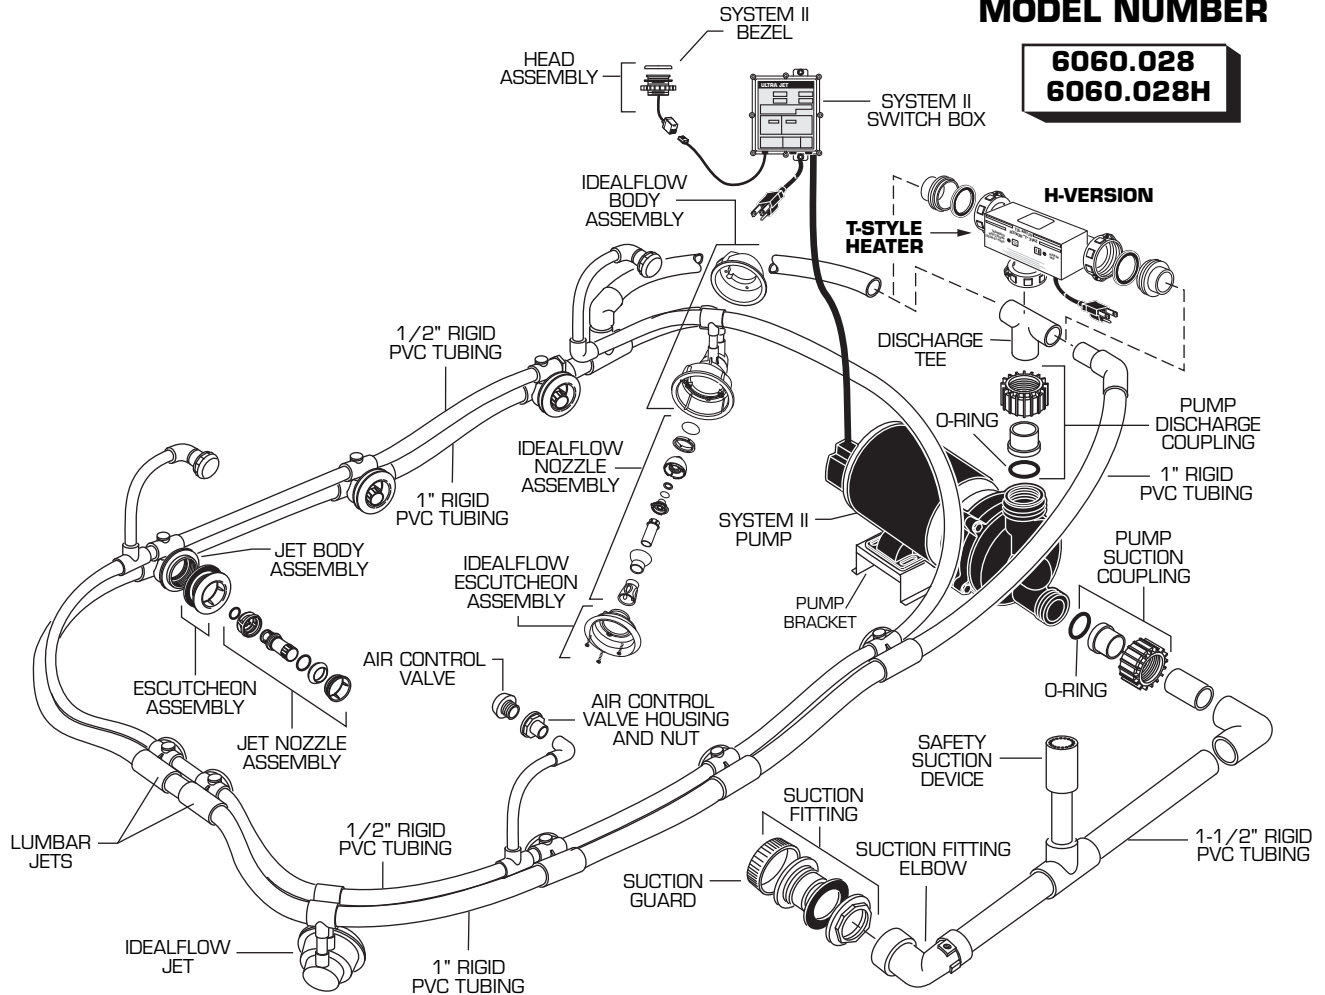

## CADENZA WHIRLPOOL MODEL NUMBER

**6060.028**  
**6060.028H**

USABLE ON	DESCRIPTION	PART NUMBER	PKG QTY
<b>ALL MODELS</b>	Pump Suction Coupling	047186-0070A	1
	O-Ring	047187-0070A	1
	Pump Discharge Coupling	047186-0070A	1
	Pump (two speed, 2 HP)	752466-0070A	1
	★ Air Control Valve	751677-XXX0A	1
	★ Air Control Valve Housing/Nut	068917-XXX0A	1
	★ Jet Nozzle Assembly $\Delta$	047587-XXX0A	1
	★ Escutcheon Assembly $\square$	047588-XXX0A	1
	Jet Body Assembly (Acrylic Wpl)	047627-0070A	1
	Jet Body Assembly (Idealcast Wpl)	047589-0070A	1
	★ Idealflow Nozzle Assembly	752407-XXX0A	1
	★ Idealflow Escutcheon Assembly	752408-XXX0A	1
	Idealflow Body Assembly	752409-0070A	1
	★ Suction Guard	750537-XXX0A	1
	★ Suction Fitting	752396-XXX0A	1
	Suction Fitting Elbow	751186-0070A	1
	Discharge Tee	047438-0070A	1
	Safety Suction Device (8")	752361-0070A	1
	★ Head Assembly $\circ$	752118-YYY0A	1
	★ System II Bezel $\circ$	752115-YYY0A	1
Switch Box	752468-0070A	1	
Pump Bracket (Acrylic Wpl)	047437-0070A	1	
<b>.028H</b>	Heater	752356-0070A	1

$\circ$  Available in Chrome and Polished Brass.

NOTE: Schedule 40 Rigid PVC Piping available through local plumbing supply outlets.  
See Section "J" for Additional Parts and Accessories.

$\Delta$  Removal/installation requires tool part no. 047530-0070A.

$\square$  Removal/installation requires tool part no. 047605-0070A.

★ Replace XXX with Fixture Color Code, YYY with Trim Finish