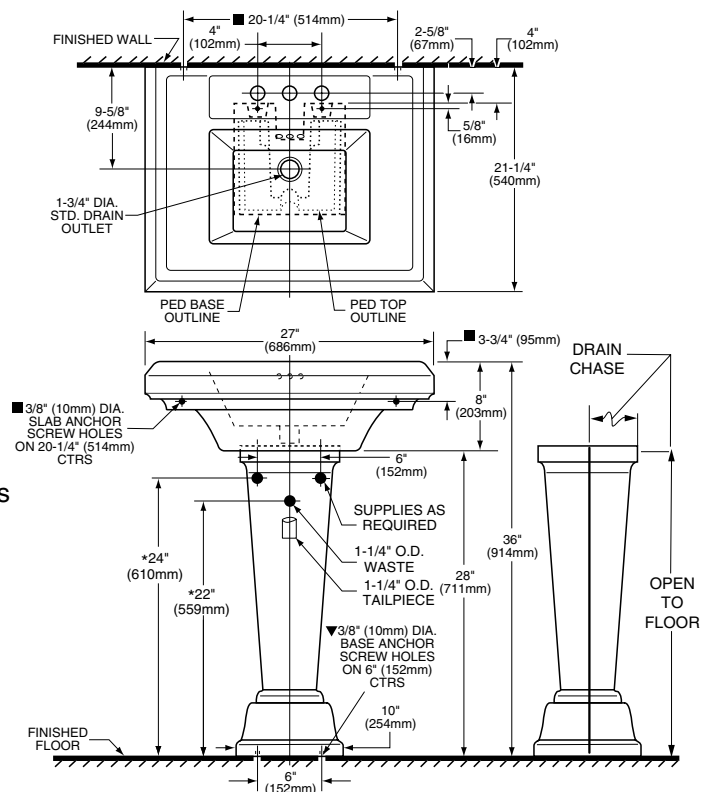

- 0780.400** Faucet holes on 4" (102mm) centers
- 0780.800** Faucet holes on 8" (203mm) centers
- 0780.100** Center hole only

Nominal Dimensions:

27" x 21-1/4" x 36"
(686 x 540 x 914mm)

Separate Components:

- 0780.004** Pedestal top 4" (102mm) centers
- 0780.008** Pedestal top 8" (203mm) centers
- 0780.001** Center hole only
- 0031.000** Pedestal only

Bowl sizes:

15" (381mm) wide
12-1/2" (318mm) front to back
6-1/2" (165mm) deep

Compliance Certifications -

Meets or Exceeds the Following Specifications:

- ASME A112.19.9M for Non-Vitreous Ceramic Fixtures
- CAN/CSA B45 Series

To Be Specified:

- Color: White Bone Linen
 Silver Black
- Town Square Faucet:
 - Centerset Lavatory Faucet: 2555.201
 - Widespread Lavatory Faucet: 2555.801 (shown)
- Other Lavatory Faucet*:
- Faucet Finish:
- Supplies:
- 1-1/4" Trap:

* See faucet section for additional models available

NOTES:

* DIMENSIONS SHOWN FOR LOCATION OF SUPPLIES AND "P" TRAP ARE SUGGESTED.

▼ PEDESTAL ANCHORING SCREWS NOT INCLUDED.

■ FOR REINFORCEMENT ONLY. TAKE ACTUAL DIMENSIONS FROM FIXTURE.