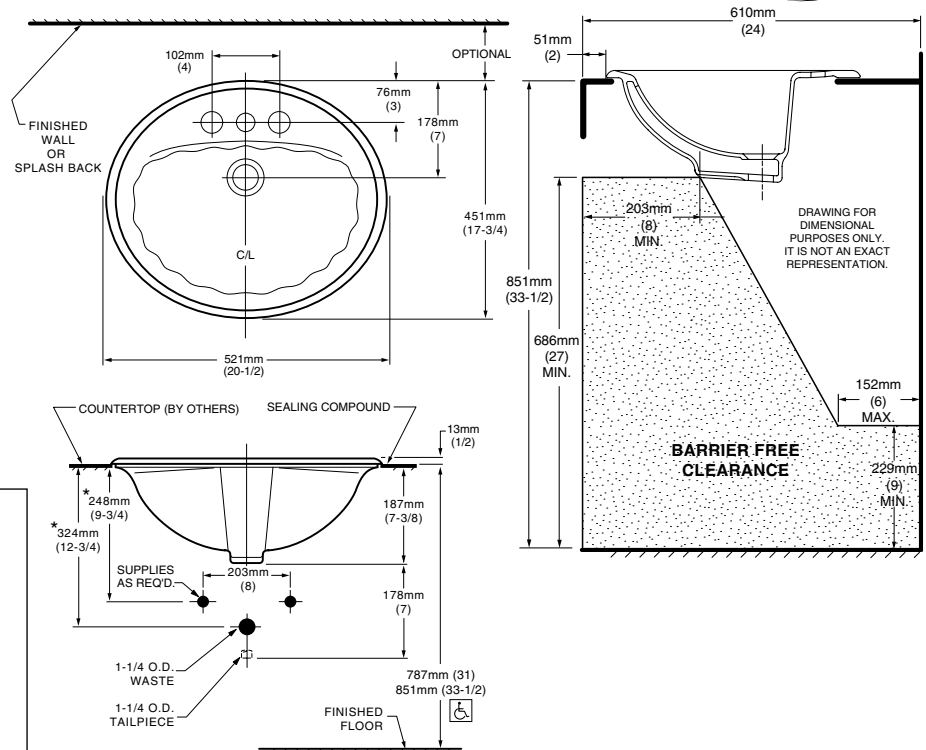

0530.004SG Faucet holes on 4" (102mm) centers (illustrated)

0530.008SG Faucet holes on 8" (203mm) centers

Nominal Dimensions:

521 x 451mm
(20-1/2" x 17-3/4")

Bowl sizes:

406mm (16") wide
254mm (10") front to back
143mm (5-5/8") deep

Compliance Certifications - Meets or Exceeds the Following Specifications:

- ASME A112.19.2M for Vitreous China Fixtures

To Be Specified:

- Color: White Bone
 Linen Silver
 Fawn Beige Black
- Faucet*:
- Faucet Finish:
- Supplies:
- 1-1/4" Trap:

* See faucet section for additional models available

MEETS THE AMERICANS WITH DISABILITIES ACT GUIDELINES AND ANSI A117.1 ACCESSIBLE AND USABLE BUILDINGS AND FACILITIES - CHECK LOCAL CODES.

Install lavatory 864mm (34") from finished floor.
Lavatory installed 51mm (2") minimum from front edge of countertop provides 686mm (27") knee clearance area.

NOTES:

* DIMENSIONS SHOWN FOR LOCATION OF SUPPLIES AND "P" TRAP ARE SUGGESTED.
FOR COUNTERTOP CUTOUT AND INSTALLATION INSTRUCTIONS USE TEMPLATE SUPPLIED WITH SINK.
FITTINGS NOT INCLUDED WITH FIXTURE AND MUST BE ORDERED SEPARATELY.
SEALING COMPOUND SUPPLIED BY OTHERS.