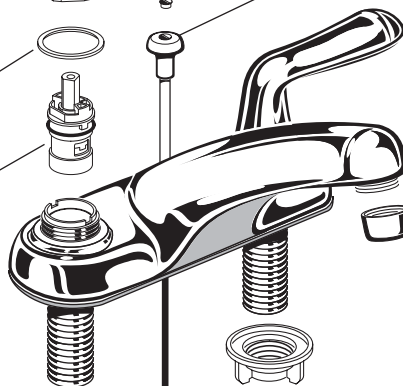

MODEL NUMBER

2275.403
2275.503

M918504-0070A
SCREW

M950144-0070A
INDEX, BUTTON, HOT

M950143-0070A
INDEX, BUTTON, COLD

M908413-0070A
ACRYLIC HANDLE

M918075-0070A
HANDLE SCREW

M916801-YYY0A
METAL LEVER HANDLE

Replace the "YYY" with appropriate finish code

CHROME	002
BRASS	099

M918021-0070A
ADAPTER

M918504-0070A
SCREW

M904900-0070A
VALVE NUT

M907260-YYY0A
PLUG BUTTON

M950157-YYY0A
POP-UP ROD

M913806-0070A
BEARING WASHER

A954120-0070A
VALVE

012577-YYY0A
AERATOR

065800-0070A
ATTACHMENT NUT

024220-0070A
SUPPLY NUT

M952410-YYY0A
DRAIN ASSEMBLY

M952430-0070A
CABLE ASSEMBLY

M962432-YYY0A
STOPPER ASSEMBLY

M913208-007A
SPONGE WASHER