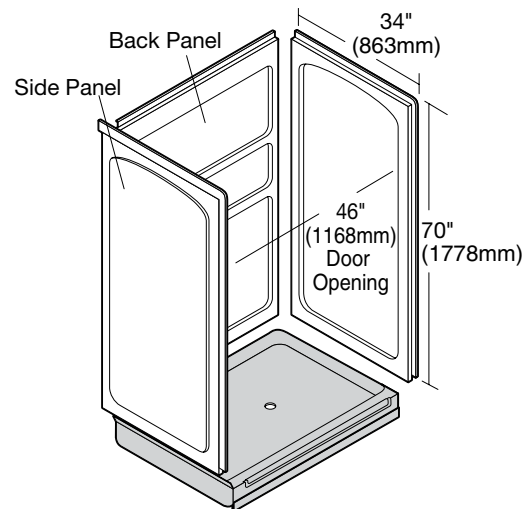

Compliance Certifications -

Meets or Exceeds the Following Specifications:

- ANSI Z124.2 for Plastic Showers
- ASTM E162 for Flammability
- NFPA 258 for Smoke Density