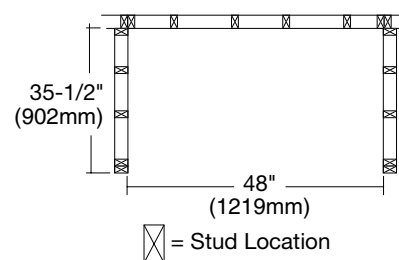

STUD LAYOUT