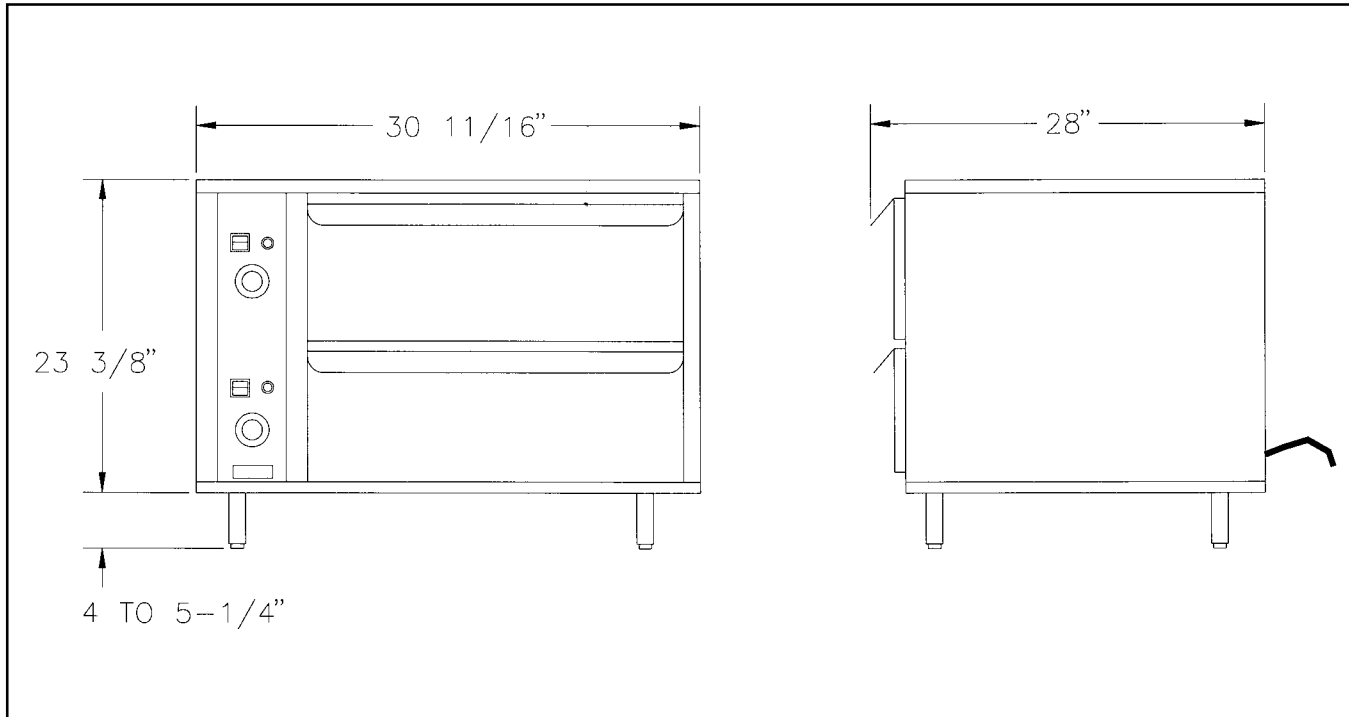

PRODUCT:

QUANTITY:

ITEM#:

Designed Smart.

Bid Specifications

- All drawers are manufactured of heavy-duty stainless steel construction with inner wrapper enclosing 1" of heavy fiberglass insulation. Each drawer is equipped with heavy-duty self-closing stainless steel drawer slides. Each drawer has a convection fan, power switch, and indicator lamp and is individually controlled by a recessed thermostat. Heating elements have a configuration that allows even heat transfer to each pan for a temperature range of 100°F – 200°F (38°C – 93°C). Drawers are fully interchangeable with a removable stainless steel perforated drawer pan of 18" x 22" x 7" deep. Each drawer has built-in horizontal handles of solid stainless steel across the top width of each drawer. Free standing units come with heavy-duty legs.

APW Wyott Design Features

- Convection fan.
- Heavy-duty stainless steel with 1" fiberglass insulation.
- 200 lb. stainless steel drawer slides.
- Stackable for multiple drawers of over three drawers.
- Each drawer individually controlled by recessed thermostat with indicator lamp.
- Temperature range of 100°F — 200°F (38°C — 93°C).
- Each drawer has removable 18" x 22" x 7" deep stainless steel perforated drawer pan.

Options

- Perforated drawer pan (33832)
- 6" Legs (87327)

PRODUCT:

QUANTITY:

ITEM#:

Model WD Convection Warming Drawer

PRODUCT SPECIFICATIONS

Construction:

Stainless steel construction with 1" fiberglass insulation.

Model	Electrical	Dimensions	Ship Wt.
WD-2CMF	120V, 1000W, 8.3 Amps	27 ³ / ₈ " H x 30 ¹¹ / ₁₆ " W x 28" D (69.5 cm x 77.9 cm x 71.1 cm)	254 lbs. (114 kg)