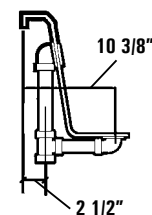

Note: Tub Only units do not come standard with the Pre-leveled ABS Support Base.

Rough-In Plumbing Measurements

SPECIFICATIONS:

GENERAL SPECIFICATIONS:

Tub Size	71 5/6" x 42" x 23"
	182 cm x 107 cm x 58 cm
Bathing Well	48" long
	24" wide
	19 3/4" interior depth
Shipping Weight	232 lbs. / 105 kg
Tub Weight Filled	857 lbs. / 389 kg
Tub Only Weight	138 lbs. / 63 kg
Gallons to Overflow	87 gal. / 329 L
Gallons to Operate	68 gal. / 257 L