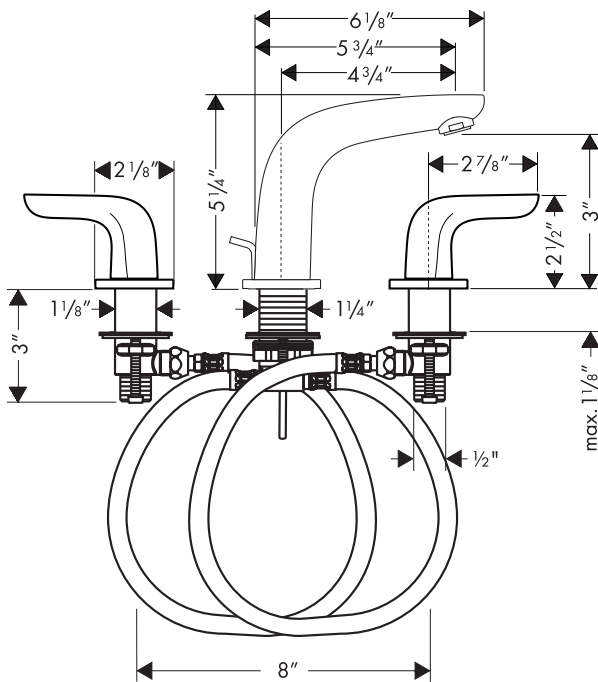

Allegro E Widespread Lavatory Faucet

04182XX0

ECO
RIGHT

Product Features

- Lever handles
- Solid brass
- 90° Ceramic cartridges
- Flexible connection hoses accommodate a variety of installations
- 1.5 gpm max.
- Includes pop-up drain

Installation Notes

- Requires 1/2" supply lines

The measurements shown are for reference only.

Products and specifications shown are subject to change without notice.

Specification sheet revised 1/2009

hansgrohe