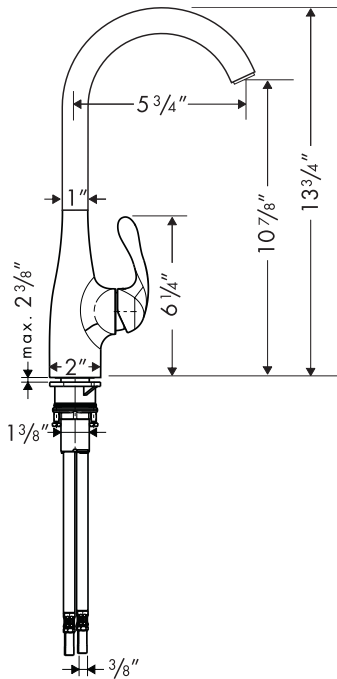

## Product Features

- Solid brass
- M2 ceramic cartridge
- Spout swivels 360°
- 2.2 gpm

## Installation Notes

- 3/8" supply hoses – requires 3/8" compression fittings

The measurements shown are for reference only.

Products and specifications shown are subject to change without notice.

Specification sheet revised 8/2008