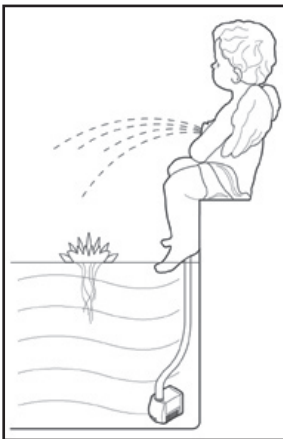

### Specifications & Performance

<b>Application</b>	Ponds
<b>Material</b>	Resin
<b>Color</b>	Ivory White
<b>Fountain Size</b>	9.4"L x 6.25"W x 16.75"H
<b>Packaging*</b>	SP - 11"L x 9.5"W x 18.5"H
<b>Net Weight*</b>	7 lbs +/- 10%
<b>Gross Weight*</b>	8 lbs +/- 10%
<b>Cubic Ft.*</b>	SP - 1.12
<b>40 Ft. Container*</b>	1726 pieces
<b>Pump Type (included)</b>	Wet Rotor (M60)
<b>Pump Feature</b>	Adjustable water flow control
<b>Power Requirements</b>	120 V, 60 Hz
<b>Pump Cord Length</b>	6 ft
<b>UPC</b>	05309710272
<b>Master Pack</b>	2