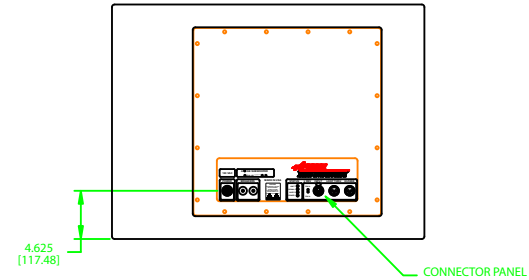

NOTES: UNLESS OTHERWISE SPECIFIED

1. OPTIONAL TRIM IS NOT SHOWN.
2. DIMENSIONS ARE SHOWN IN INCHES & [MILLIMETERS].

NOT TO SCALE

SCALE	1/5	DRAWN	WWE	2/20/02
REVISION				

PRODUCT NUMBER:	SIZE	DRAWING NO.
105-0050	D	ZAPLSB

APOGEE
SOUND INTERNATIONAL, LLC

REVISION	A	APL-SB POWERED SUBWOOFER