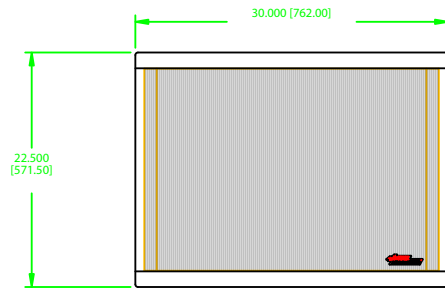

APL-SB POWERED SUBWOOFER

FRONT VIEW

SECTION VIEW

NOTES: UNLESS OTHERWISE SPECIFIED

1. OPTIONAL TRIM IS NOT SHOWN.
2. DIMENSIONS ARE SHOWN IN INCHES & [MILLIMETERS].

NOT TO SCALE

SCALE	1/5	DRAWN	WWE	2/20/02
REVISION				

PRODUCT NUMBER:	SIZE	DRAWING NO.
105-0050	D	ZAPLSB

APOGEE
SOUND INTERNATIONAL, LLC

REVISION	A	APL-SB POWERED SUBWOOFER