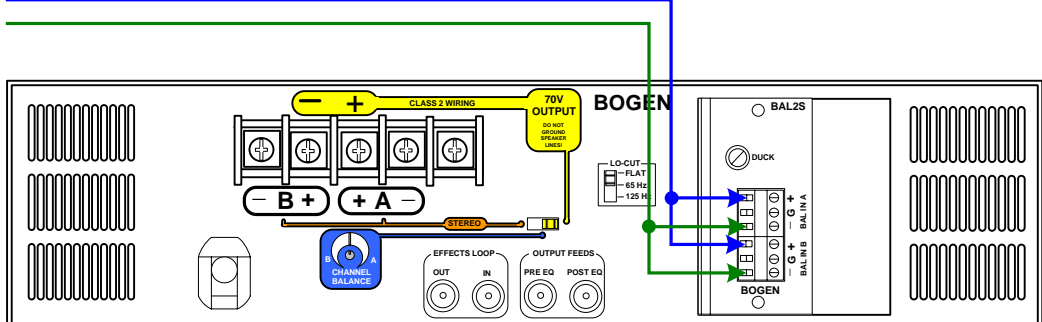

# M-Class Amplifier Connectivity

600 Ohm Balanced Line

For general reference only. For technical support, call 1-800-999-2809.

©2007 Bogen Communications, Inc.