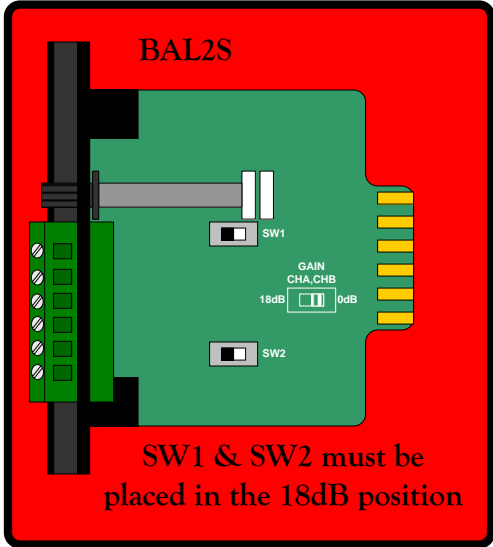

# M-Class Amplifier Connectivity

600 Ohm Balanced Line

For general reference only. For technical support, call 1-800-999-2809.

©2007 Bogen Communications, Inc.