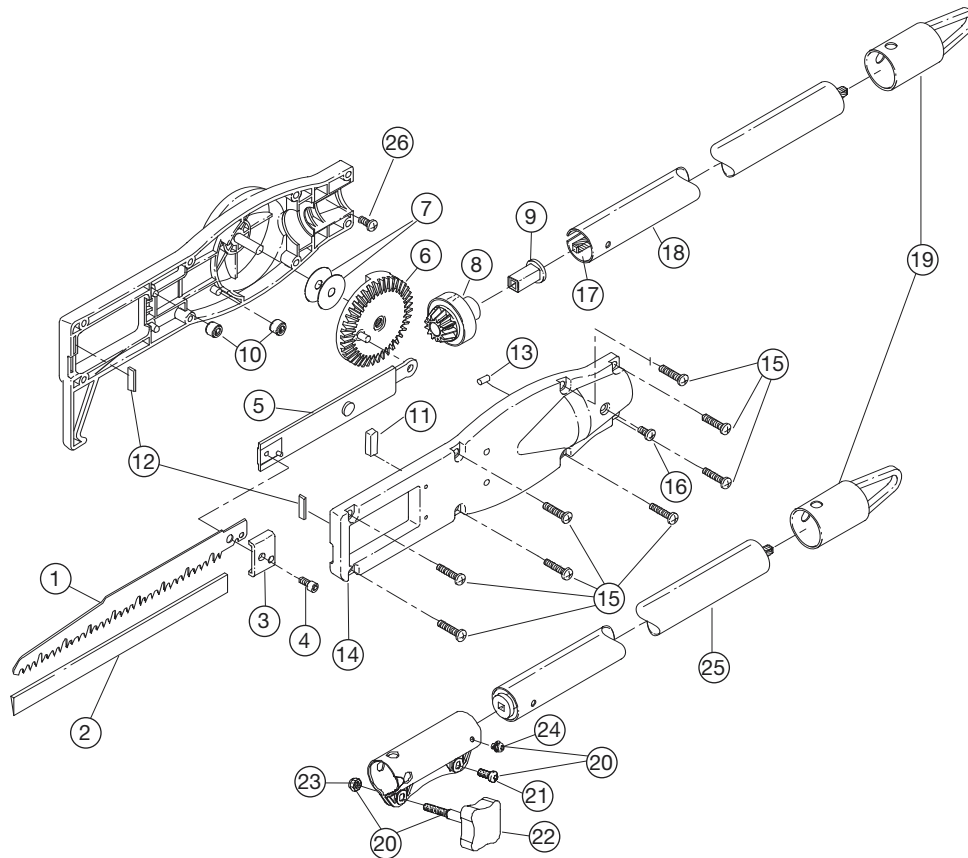

REPLACEMENT PARTS - MODEL TP720r TREE PRUNER ADD-ON

PPN 41AJTP-A034

Item	Part No.	Description	Item	Part No.	Description
1	791-180966B	Blade (2 pack)	16	791-181883	Anti-Rotation Screw
2	791-181153	Blade Cover	17	791-181166	Drive Shaft Assembly
3	791-181155	Blade Clamp	18	791-181992	Drive Shaft Housing Assembly
4	791-181156	Blade Clamp Screw and Washer Assembly	19	791-612605	Hanger
5	791-181874	Arbor Assembly	20	791-181616B	Coupler (includes items 21-24)
6	791-181875	Bevel Gear	21	791-181617	Bolt
7	791-181876	Washer	22	791-181618B	Adjustment Knob
8	791-181877	Pinion Bevel Gear	23	791-181886	Knob Retaining Nut
9	791-181851	Insulator	24	791-182057	Screw
10	791-181878	Slide Bushing	25	753-04352	Extension Boom and Flex Shaft Assembly
11	791-181879	Felt Seal	26	753-1214	Anti-Rotation Screw
12	791-181880	Slider (2-pack)	*	791-181167	Allen Wrench 9/64"
13	791-181881	Rubber Plug	*	791-682075B	Shoulder Harness
14	791-181882	Housing set			
15	791-181345	Housing Screw (8 required)	*	Not Shown	