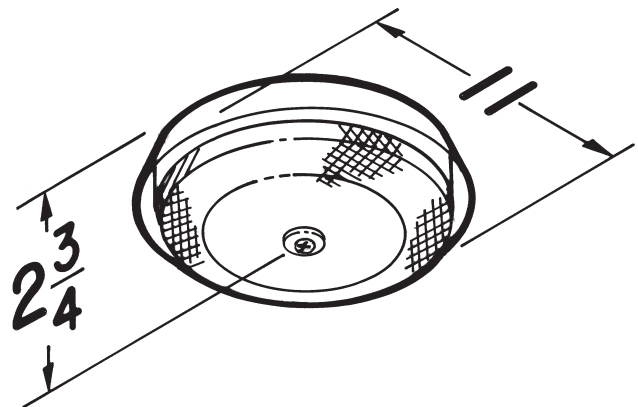

TYPICAL SPECIFICATION

Heater shall be Broan Model 154.

Housing and grille to be aluminum. Unit shall mount to a standard ceiling electrical box and extend no more than 2¾" from ceiling.

Heater to deliver 1250 Watts of fan-forced heat from a chrome alloy, wire element. Heater to have automatic overheat protection. Fan motor to be permanently lubricated.

Heater shall be U.L. Listed.