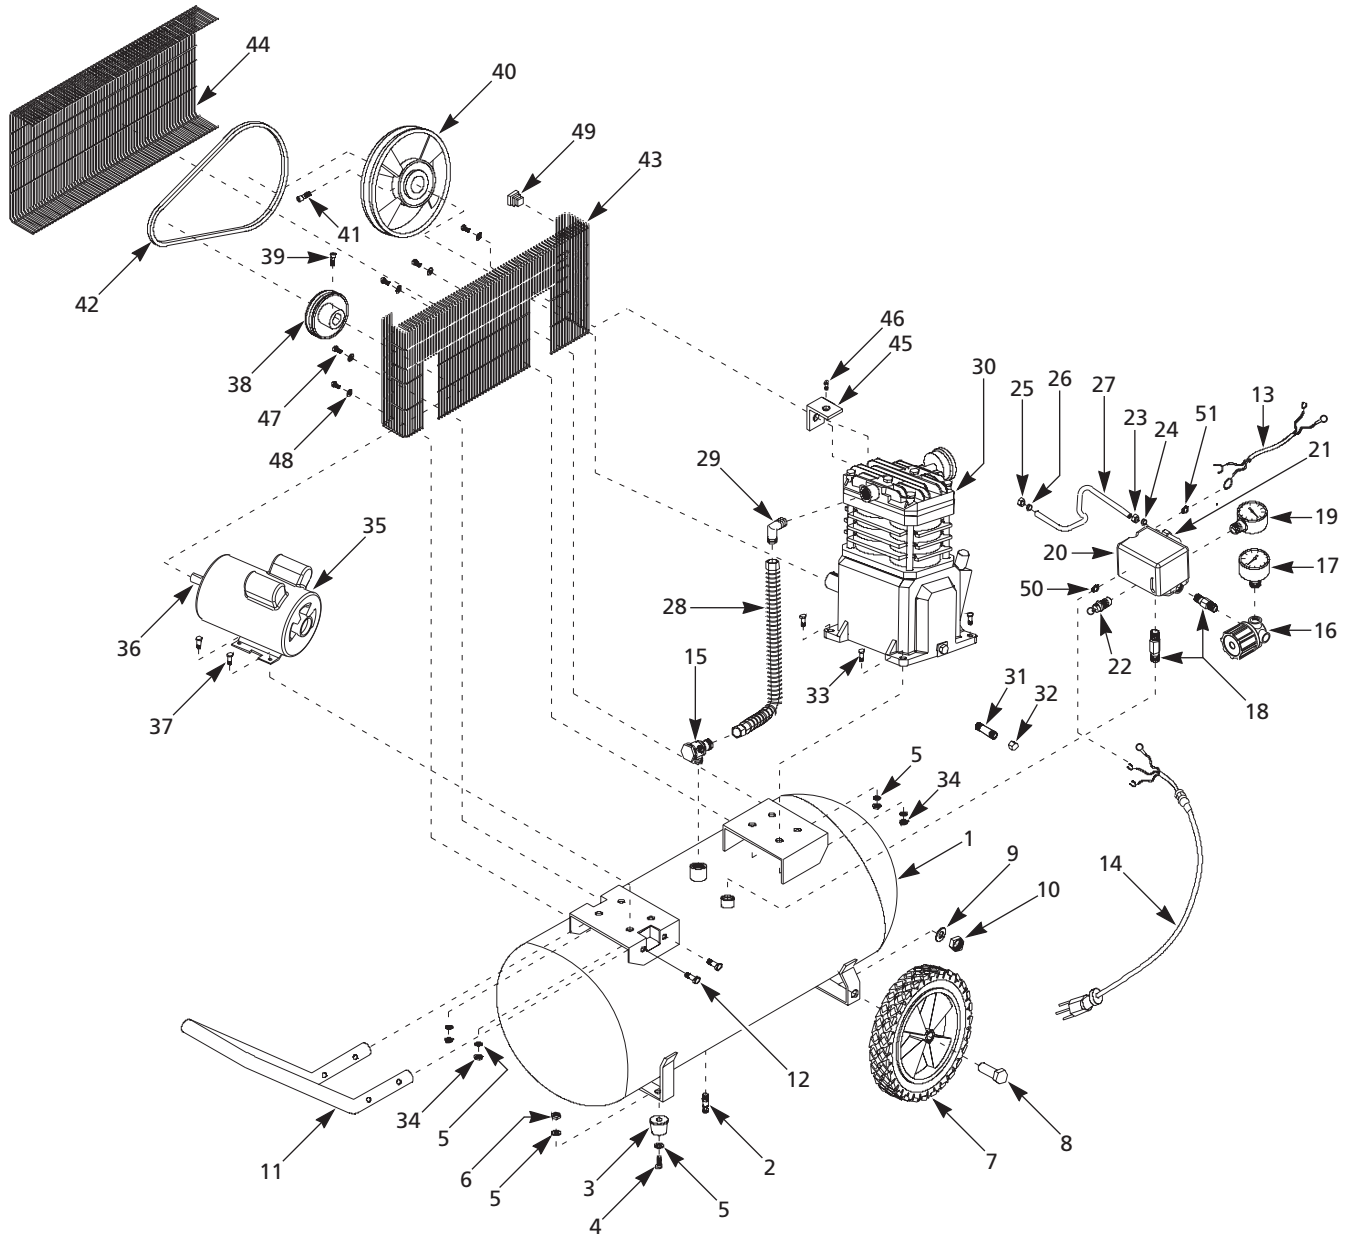

Replacement Parts List
Liste de Pièces de Rechange
Lista de Repuestos

VT640300, VT640400, VT640600

For replacement parts or technical assistance, call 1-800-543-6400

Please provide following information:

- Model number
- Serial number (if any)
- Part description and number as shown in parts list

Address parts correspondence to:
Campbell Hausfeld
Attn: Customer Service
100 Production Drive
Harrison, OH 45030 U.S.A.

Replacement Parts List

Ref. No.	Description	Part Number for Models:			Qty.
		VT640300	VT640400	VT640600	
1	Tank	AR062200AV	AR062300AV	AR062300AV	1
2	Drain valve	D-1403	D-1403	D-1403	1
3	Rubber foot	▲	▲	▲	2
4	Foot Bolt	▲	▲	▲	2
5	Washer	▲	▲	▲	12
6	Nut	▲	▲	▲	2
7	10 inch Wheel	■	■	■	2
8	Axle bolt	■	■	■	2
9	Washer	■	■	■	2
10	Hex nut	■	■	■	2
11	Handle	●	●	●	1
12	Handle screw	●	●	●	2
13	Motor cord	EC015100AV	EC015100AV	EC015100AV	1
14	Power cord and plug assembly	EC015000AV	EC014900AV	EC015000AV	1
15	Check valve	VT911300AV	VT911300AV	VT911300AV	1
16	Regulator	RE206901AV	RE206901AV	RE206901AV	1
17	Gauge (back mount)	GA016718AV	GA016718AV	GA016718AV	1
18	1/4 inch Nipple	★	★	★	2
19	Gauge	GA016709AV	GA016709AV	GA016709AV	1
20	Pressure switch (includes Unloader valve)	CW217400AV	CW217400AV	CW217400AV	1
21	Unloader valve	CW212400AV	CW212400AV	CW212400AV	1
22	ASME Safety valve	V-215105AV	V-215105AV	V-215105AV	1
23	Nut (pressure switch end)	▼	▼	▼	1
24	Ferrule (pressure switch end)	▼	▼	▼	1
25	Nut (check valve end)	▼	▼	▼	1
26	Ferrule (check valve end)	▼	▼	▼	1
27	Unloader tube	▼	▼	▼	1
28	Exhaust tube	VT910700AV	VT910700AV	VT910700AV	1
29	Elbow fitting	ST085900AV	ST085900AV	ST085900AV	1
30	◆ Pump	VT480000KB	VT470000KB	VT480000KB	1
31	Oil drain extension	ST083800AV	ST083800AV	ST083800AV	1
32	Oil drain cap	ST150100AV	ST150100AV	ST150100AV	1
33	Pump mounting bolt	ST016000AV	ST016000AV	ST016000AV	4
34	5/16 inch - 18 Locknut	★	★	★	8
35	Electric motor (includes Motor key)	MC015502SJ	MC015403SJ	MC015502SJ	1
36	Motor key	KE000903AV	KE000903AV	KE000903AV	1
37	Motor mounting bolt	★	★	★	4
38	Pulley	PU015200AV	PU012600AV	PU015200AV	1
39	1/4 - 20 x 1/2 Setscrew	★	★	★	1
40	Flywheel (includes 3/8 - 16 x 3/4 Setscrew)	PU015900AJ	PU015900AJ	PU015900AJ	1
41	3/8 - 16 x 3/4 Setscrew	★	★	★	1
42	Belt	BT020400AV	BT020400AV	BT020400AV	1
43	Belt guard (back)	△	△	△	1
44	Belt guard (front)	△	△	△	1
45	Hang plate	□	□	□	1
46	Hang plate screw	□	□	□	1
47	Belt guard screw	□	□	□	5
48	Washer	□	□	□	5
49	Belt guard locker	□	□	□	6
50	Power cord strain relief	CW212900AV	CW212900AV	CW212900AV	1
51	Motor cord strain relief	CW212800AV	CW212800AV	CW212800AV	1

REPAIR PARTS KITS

▲	Rubber foot kit	HL021300AV	HL021300AV	HL021300AV
■	Wheel Kit	VT910600AV	VT910600AV	VT910600AV
●	Handle Kit	VT910800AV	VT910800AV	VT910800AV
▼	Unloader tube assembly	VT911500AV	VT911500AV	VT911500AV
△	Belt guard assembly	VT911000AV	VT911000AV	VT911000AV
□	Belt guard hardware kit	VT911100AV	VT911100AV	VT911100AV
★	Standard hardware item - available at your local hardware store			
◆	See compressor nameplate for exact model number when ordering pump repair parts.