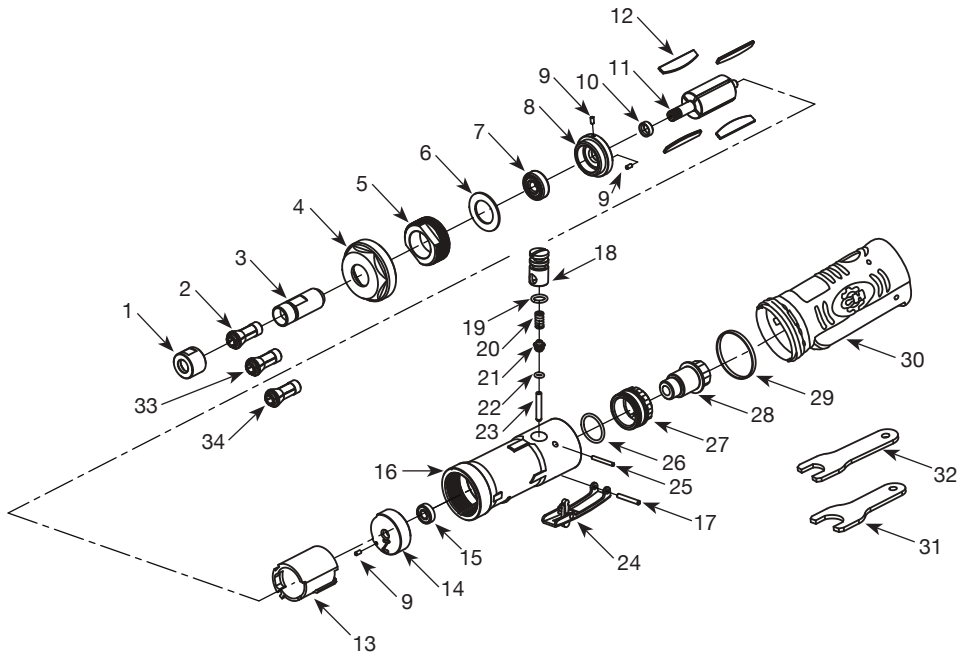

**For Replacement Parts or Technical Assistance,
Call 1-855-504-5678**

Please provide following information:

- Model number
- Serial number (if any)
- Part description and number as shown in parts list

Address any correspondence to:

Campbell Hausfeld
Attn: Customer Service
100 Production Drive
Harrison, OH 45030 U.S.A.

REGISTER YOUR PRODUCT ONLINE NOW!
<http://reg.ch-commercial.com>