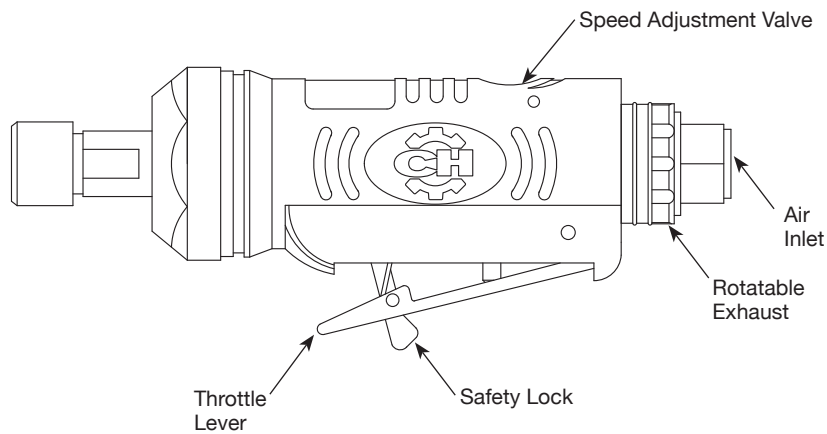

# Die Grinder

MODEL: CL252100AV

## Description

Air powered die grinders are designed for smoothing sharp edges, grinding, polishing, and deburring. Tool may also be used for gasket removal and weld grinding.