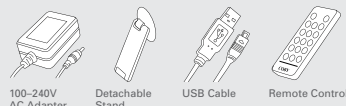

Accessories Included