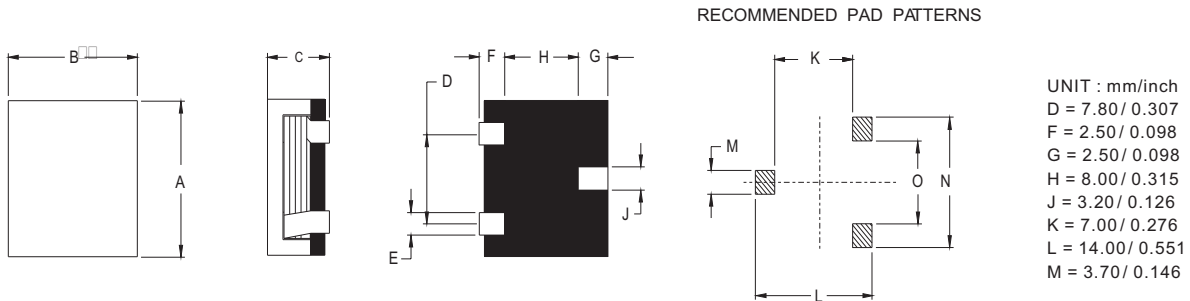

SMT Power Inductor

HMP1352 Type

Features

- RoHS compliant.
- Low profile, SMD type.
- High current.
- Magnetic shielded.
- High energy storage and low DCR.
- Provided with embossed carrier tape packing.
- Ideal for power source circuits, DC-DC converter, DC-AC inverters inductor applications.
- In addition to the standard versions shown here, customized inductors are available to meet your exact requirements.

Mechanical Dimension :

UNIT : mm/inch

PART NO.	A	B	C (MAX)	E	N	O
HMP1352	12.70 ± 0.5 / 0.50 ± 0.02	13.00 ± 0.5 / 0.512 ± 0.02	5.20 / 0.205	2.40 / 0.094	11.20 / 0.441	4.40 / 0.173
HMP1352S	12.70 ± 0.5 / 0.50 ± 0.02	13.00 ± 0.5 / 0.512 ± 0.02	5.20 / 0.205	2.00 / 0.079	10.80 / 0.425	4.80 / 0.189

Electrical Characteristics : At 25°C: 100KHz, 1V

PART NO.	L^1 (μ H)	L_i (μ H) MIN	DCR (m Ω) MAX	I_{sat}^2 (A dc)	I_{rms}^3 (A dc)
HMP1352-1R5	1.50	1.20	3.5	25.0	17.0
HMP1352-2R2	2.20	1.76	3.5	20.0	17.0
HMP1352M-4R2	4.20	3.30	5.5	11.0	14.0
HMP1352-4R7	4.70	3.76	5.5	9.0	14.0
HMP1352BM-4R7	4.70	3.76	5.5	13.5	14.0
HMP1352S-R85	0.85	0.68	2.2	30.0	21.0
HMP1352S-1R0	1.00	0.80	2.2	30.0	21.0
HMP1352S-1R5	1.50	1.20	2.2	20.0	21.0