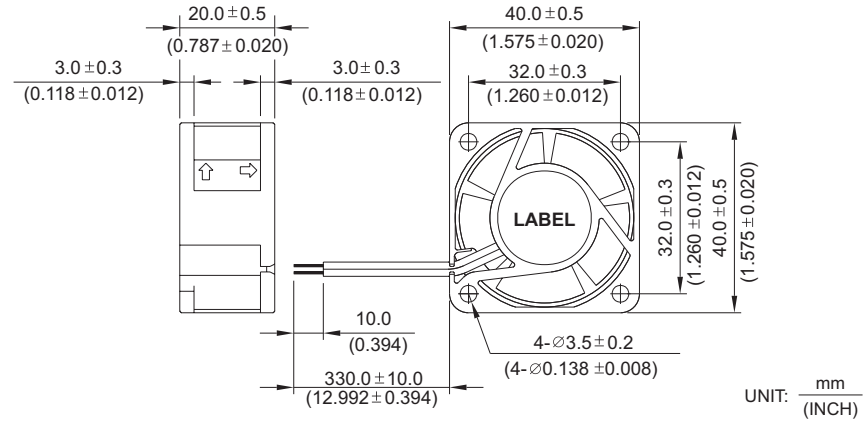

EFB 40 x 40 x 20 MM SERIES

DIMENSIONS DRAWING

- * Bearing Type
Ball Bearings
- * Material
Impeller & Frame : Plastic (UL 94V-0)
- * Lead Wires :
UL 1007 AWG #24 OR Equivalent
Red Wire Positive (+)
Black Wire Negative (-)
- * Weight : 33g (1.16 oz)
- * Rib Type Only

P & Q CURVE (AT RATED VOLTAGE)

MOUNTING PANEL CUTOUT

MODEL		Rated Voltage	Operating Voltage Range	Input Current	Input Power	Speed	Maximum Air Flow		Maximum Air Pressure		Noise
PART NO.	FUNCTION	VDC	VDC	Amp	Watt	R.P.M.	m ³ /min	CFM	mmH ₂ O	IN H ₂ O	dB-A
EFB0405LD	-R00 / -F00	5	4.5 to 5.5	0.10	0.50	5000	0.157	5.54	3.45	0.136	22.0
EFB0412LD	-R00 / -F00	12	7.0 to 13.8	0.05	0.60						
EFB0424LD	-R00 / -F00	24	14.0 to 27.6	0.04	0.96						
EFB0405MD	-R00 / -F00	5	4.5 to 5.5	0.15	0.75	6300	0.203	7.17	5.54	0.218	24.0
EFB0412MD	-R00 / -F00	12	7.0 to 13.8	0.06	0.72						
EFB0424MD	-R00 / -F00	24	14.0 to 27.6	0.05	1.20						
EFB0405HD	-R00 / -F00	5	4.5 to 5.5	0.25	1.25	7600	0.242	8.54	7.69	0.303	28.5
EFB0412HD	-R00 / -F00	12	7.0 to 13.8	0.08	0.96						
EFB0424HD	-R00 / -F00	24	14.0 to 27.6	0.06	1.44						
EFB0405HHD	-R00 / -F00	5	4.5 to 5.5	0.30	1.50	8200	0.267	9.43	9.00	0.354	30.5
EFB0412HHD	-R00 / -F00	12	7.0 to 13.8	0.10	1.20						
EFB0424HHD	-R00 / -F00	24	14.0 to 27.6	0.07	1.68						
EFB0405VHD	-R00 / -F00	5	4.5 to 5.5	0.32	1.60	9000	0.286	10.10	10.57	0.416	32.5
EFB0412VHD	-R00 / -F00	12	7.0 to 13.8	0.12	1.44						
EFB0424VHD	-R00 / -F00	24	14.0 to 27.6	0.09	2.16						