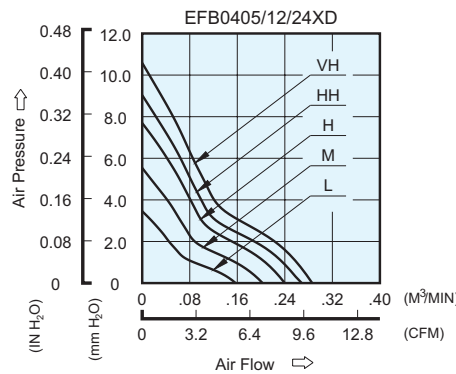

EFB 40 x 40 x 20 MM SERIES

DIMENSIONS DRAWING

- * Bearing Type
Ball Bearings
- * Material
Impeller & Frame : Plastic (UL 94V-0)
- * Lead Wires :
UL 1007 AWG #24 OR Equivalent
Red Wire Positive (+)
Black Wire Negative (-)
- * Weight : 33g (1.16 oz)
- * Rib Type Only

P & Q CURVE (AT RATED VOLTAGE)

MOUNTING PANEL CUTOUT

MODEL		Rated Voltage	Operating Voltage Range	Input Current	Input Power	Speed	Maximum Air Flow		Maximum Air Pressure		Noise
PART NO.	FUNCTION	VDC	VDC	Amp	Watt	R.P.M.	m ³ /min	CFM	mmH ₂ O	IN H ₂ O	dB-A
EFB0405LD	-R00 / -F00	5	4.5 to 5.5	0.10	0.50	5000	0.157	5.54	3.45	0.136	22.0
EFB0412LD	-R00 / -F00	12	7.0 to 13.8	0.05	0.60						
EFB0424LD	-R00 / -F00	24	14.0 to 27.6	0.04	0.96						
EFB0405MD	-R00 / -F00	5	4.5 to 5.5	0.15	0.75	6300	0.203	7.17	5.54	0.218	24.0
EFB0412MD	-R00 / -F00	12	7.0 to 13.8	0.06	0.72						
EFB0424MD	-R00 / -F00	24	14.0 to 27.6	0.05	1.20						
EFB0405HD	-R00 / -F00	5	4.5 to 5.5	0.25	1.25	7600	0.242	8.54	7.69	0.303	28.5
EFB0412HD	-R00 / -F00	12	7.0 to 13.8	0.08	0.96						
EFB0424HD	-R00 / -F00	24	14.0 to 27.6	0.06	1.44						
EFB0405HHD	-R00 / -F00	5	4.5 to 5.5	0.30	1.50	8200	0.267	9.43	9.00	0.354	30.5
EFB0412HHD	-R00 / -F00	12	7.0 to 13.8	0.10	1.20						
EFB0424HHD	-R00 / -F00	24	14.0 to 27.6	0.07	1.68						
EFB0405VHD	-R00 / -F00	5	4.5 to 5.5	0.32	1.60	9000	0.286	10.10	10.57	0.416	32.5
EFB0412VHD	-R00 / -F00	12	7.0 to 13.8	0.12	1.44						
EFB0424VHD	-R00 / -F00	24	14.0 to 27.6	0.09	2.16						

* Function type is optional.
 * The max. air flow and the speed are measured in free air ; max. air pressure is measured at zero air flow.
 * Noise is measured in anechoic chamber in free air, one meter from intake side.
 * All readings are typical values at rated voltage.
 * Specifications are subject to change without notice.