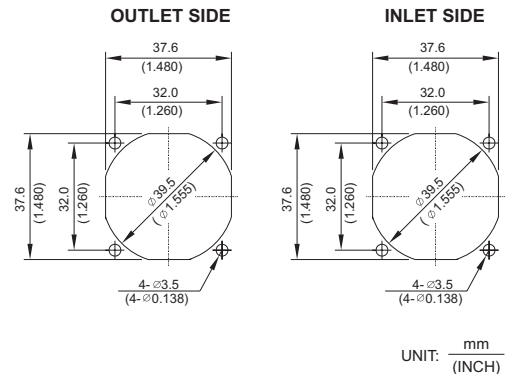

EFB 40 x 40 x 20 MM SERIES

DIMENSIONS DRAWING

- * Bearing Type
Ball Bearings
- * Material
Impeller & Frame : Plastic (UL 94V-0)
- * Lead Wires :
UL 1007 AWG #24 OR Equivalent
Red Wire Positive (+)
Black Wire Negative (-)
- * Weight : 33g (1.16 oz)
- * Rib Type Only

P & Q CURVE (AT RATED VOLTAGE)

MOUNTING PANEL CUTOUT

MODEL		Rated Voltage	Operating Voltage Range	Input Current	Input Power	Speed	Maximum Air Flow		Maximum Air Pressure		Noise
PART NO.	FUNCTION	VDC	VDC	Amp	Watt	R.P.M.	m ³ /min	CFM	mmH ₂ O	IN H ₂ O	dB-A
EFB0405LD	-R00 / -F00	5	4.5 to 5.5	0.10	0.50	5000	0.157	5.54	3.45	0.136	22.0
EFB0412LD	-R00 / -F00	12	7.0 to 13.8	0.05	0.60						
EFB0424LD	-R00 / -F00	24	14.0 to 27.6	0.04	0.96						
EFB0405MD	-R00 / -F00	5	4.5 to 5.5	0.15	0.75	6300	0.203	7.17	5.54	0.218	24.0
EFB0412MD	-R00 / -F00	12	7.0 to 13.8	0.06	0.72						
EFB0424MD	-R00 / -F00	24	14.0 to 27.6	0.05	1.20						
EFB0405HD	-R00 / -F00	5	4.5 to 5.5	0.25	1.25	7600	0.242	8.54	7.69	0.303	28.5
EFB0412HD	-R00 / -F00	12	7.0 to 13.8	0.08	0.96						
EFB0424HD	-R00 / -F00	24	14.0 to 27.6	0.06	1.44						
EFB0405HHD	-R00 / -F00	5	4.5 to 5.5	0.30	1.50	8200	0.267	9.43	9.00	0.354	30.5
EFB0412HHD	-R00 / -F00	12	7.0 to 13.8	0.10	1.20						
EFB0424HHD	-R00 / -F00	24	14.0 to 27.6	0.07	1.68						
EFB0405VHD	-R00 / -F00	5	4.5 to 5.5	0.32	1.60	9000	0.286	10.10	10.57	0.416	32.5
EFB0412VHD	-R00 / -F00	12	7.0 to 13.8	0.12	1.44						
EFB0424VHD	-R00 / -F00	24	14.0 to 27.6	0.09	2.16						