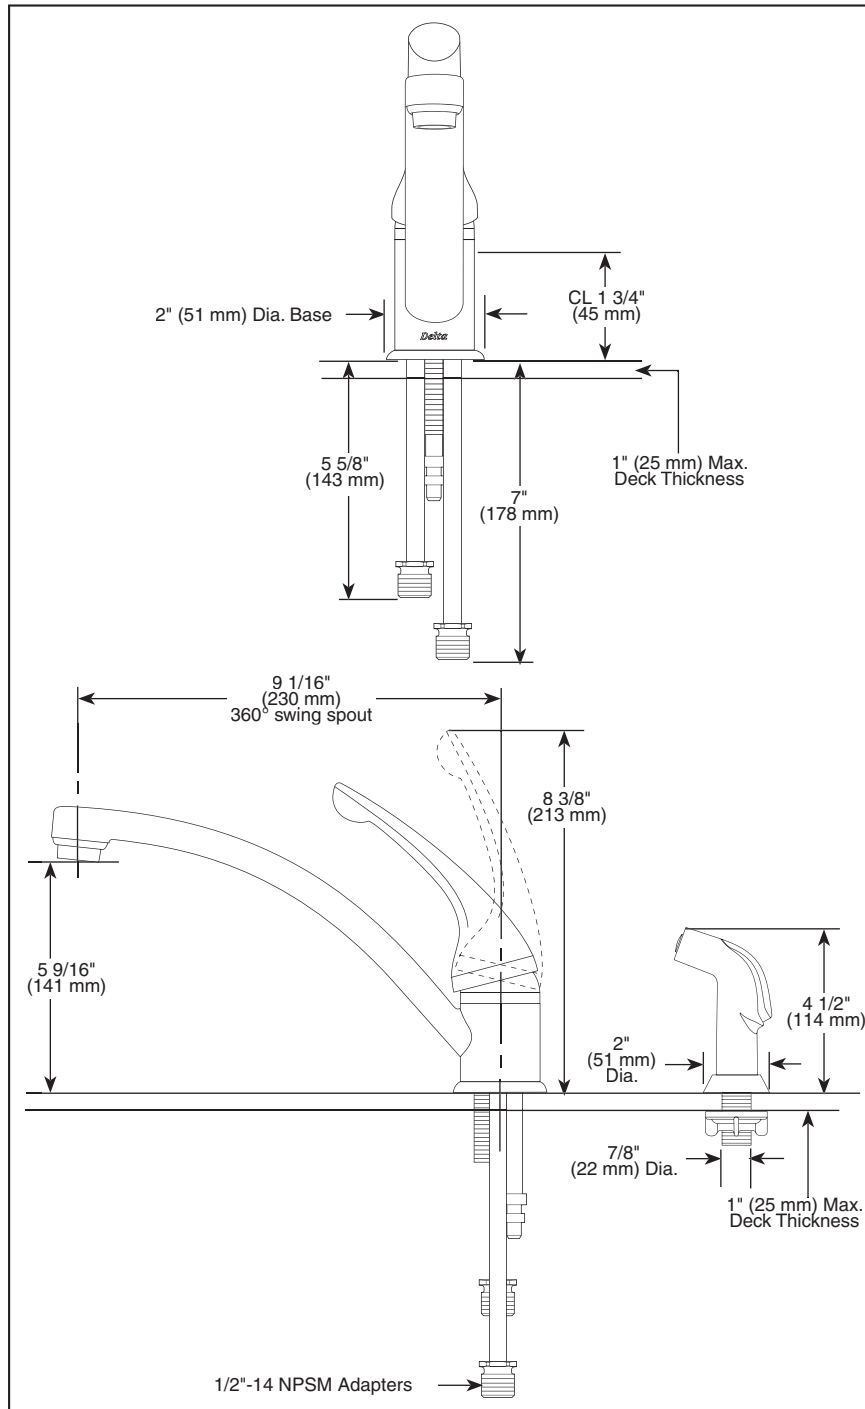

Submitted Model No.: \_\_\_\_\_

Specific Features: \_\_\_\_\_

Delta reserves the right (1) to make changes in specifications and materials, and (2) to change or discontinue models, both without notice or obligation. Dimensions are for reference only. See full-line price book for finish options and product availability.  
 DSP-K-141 Rev. E

## KITCHEN FAUCETS

- Signature® Series
- Single Handle Deck Mount
- Single and 2 Hole Sink Applications
- Quick Snap® Vegetable Sprayer Hose Installation on Model 441 Series

### STANDARD SPECIFICATIONS:

- Solid brass fabricated body.
- 9 1/16" (230 mm) long spout swings 360°.
- Lever handle shall return to neutral position when faucet is turned off.
- Red and blue button on handle.
- Control mechanism shall be of the rotating stainless steel ball type with replaceable non-metallic seats operating in stainless steel lined sockets.
- Model 441 series with spray attachment has anti-siphon device as integral part of valve body.
- Quick Snap® vegetable sprayer hose with matching finish sprayhead on model 441 series - 45" (1143mm) long hose.
- 3/8" O.D. straight, staggered copper supply tubes - 5 5/8" (143 mm) and 7" (178 mm) long supplied with 1/2"-14 NPSM adapters.