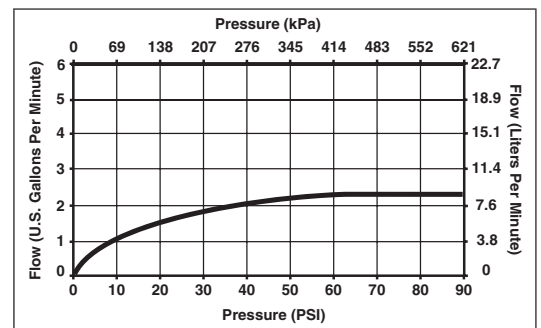

Indianapolis, Indiana 46280
A Division of Masco Corporation of Indiana
© 2006 Masco Corporation of Indiana