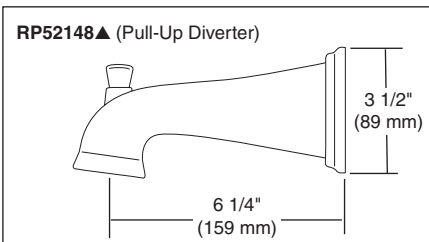

COMPLIES WITH:

- ASME A112.18.1 / CSA B125.1
- ASSE 1016
- Indicates compliance to ICC/ANSI A117.1

▲ = Designate Proper Finish Suffix