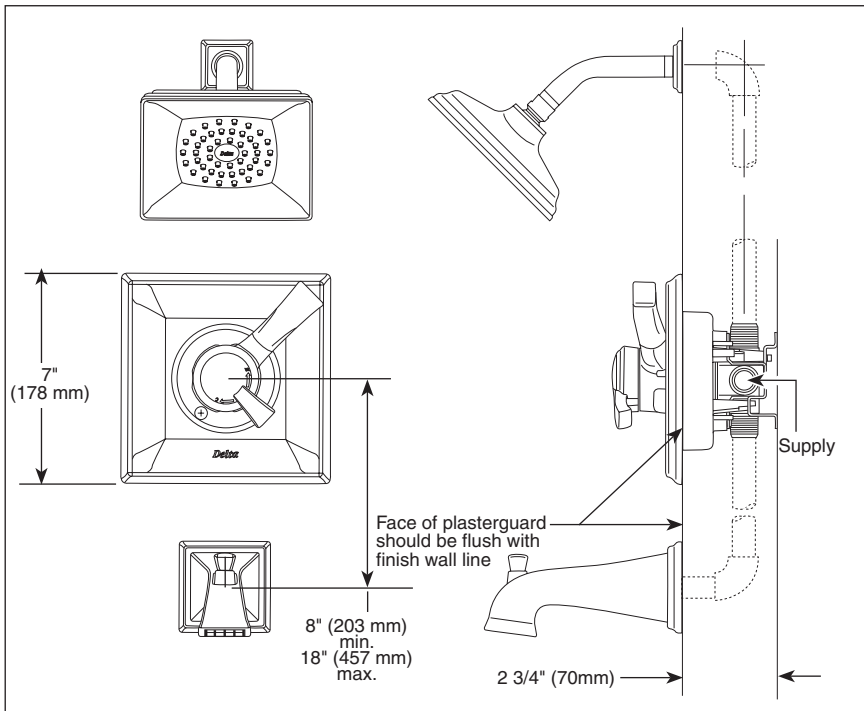

TUB AND SHOWER FAUCET TRIM

- Dryden™ Bath Collection
- Valve Only (T17051 Series)
- Shower Only (T17251 Series)
- Tub/Shower (T17451 Series)

Submitted Model No.: _____
 Specific Features: _____

STANDARD SPECIFICATIONS:

- Monitor® 17 Series pressure balanced bath mixing valve with Scald-Guard®.
- Maintains a balanced pressure of hot and cold water even when a valve is turned on or off elsewhere in the system.
- For use with MultiChoice® Universal rough valve body. (R10000 Series)
- Back-to-back installation capability.
- Solid brass forged body.
- Lever volume control handle; temperature adjustment dial.
- Field adjustable to limit handle rotation into hot water zone.
- Maximum dial rotation adjustable between 90° and 180°.
- All parts replaceable from the front of the valve.