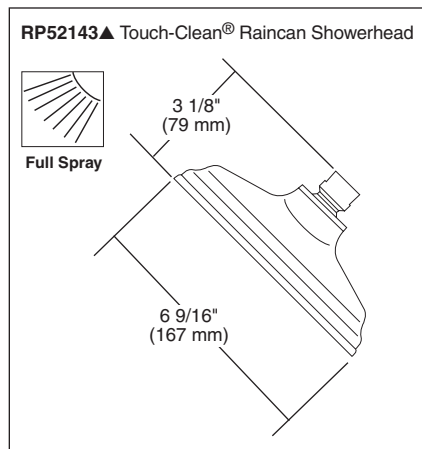

COMPLIES WITH:

- ASME A112.18.1 / CSA B125.1
- ASSE 1016
- Indicates compliance to ICC/ANSI A117.1

▲ = Designate Proper Finish Suffix