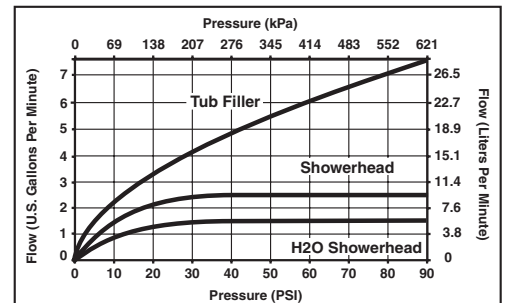

COMPLIES WITH:

- ASME A112.18.1 / CSA B125.1
- ASSE 1016
- Indicates compliance to ICC/ANSI A117.1

▲ = Designate Proper Finish Suffix