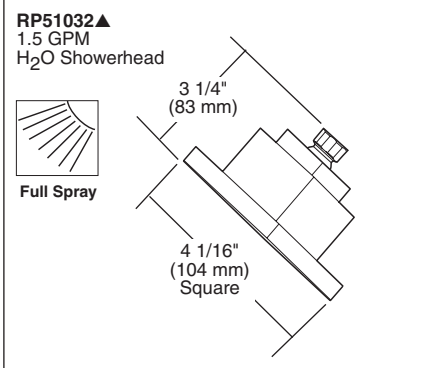

COMPLIES WITH:

- ASME A112.18.1 / CSA B125.1
- ASSE 1016
- Indicates compliance to ICC/ANSI A117.1

▲ = Designate Proper Finish Suffix