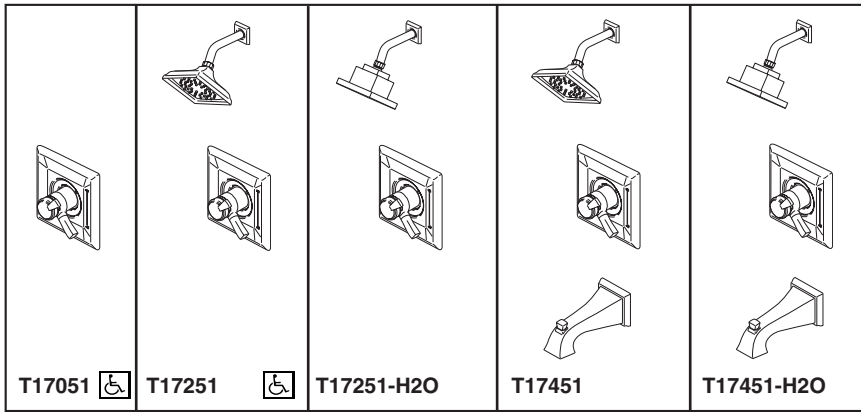

TUB AND SHOWER FAUCET TRIM

- Dryden™ Bath Collection
- Valve Only (T17051 Series)
- Shower Only (T17251 Series)
- Tub/Shower (T17451 Series)

Submitted Model No.: _____
 Specific Features: _____

STANDARD SPECIFICATIONS:

- Monitor® 17 Series pressure balanced bath mixing valve with Scald-Guard®.
- Maintains a balanced pressure of hot and cold water even when a valve is turned on or off elsewhere in the system.
- For use with MultiChoice® Universal rough valve body. (R10000 Series)
- Back-to-back installation capability.
- Solid brass forged body.
- Lever volume control handle; temperature adjustment dial.
- Field adjustable to limit handle rotation into hot water zone.
- Maximum dial rotation adjustable between 90° and 180°.
- All parts replaceable from the front of the valve.