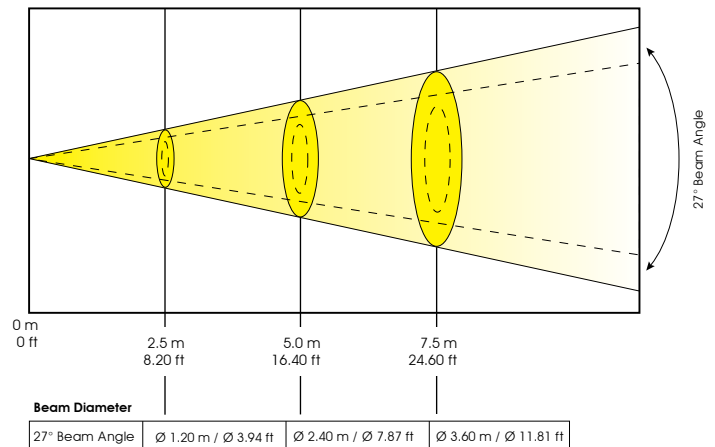

Maximum Beam Angle: 27°

LUX x 0.0929 = FC

948 FC / 10200 LUX   237 FC / 2550 LUX   107 FC / 1150 LUX