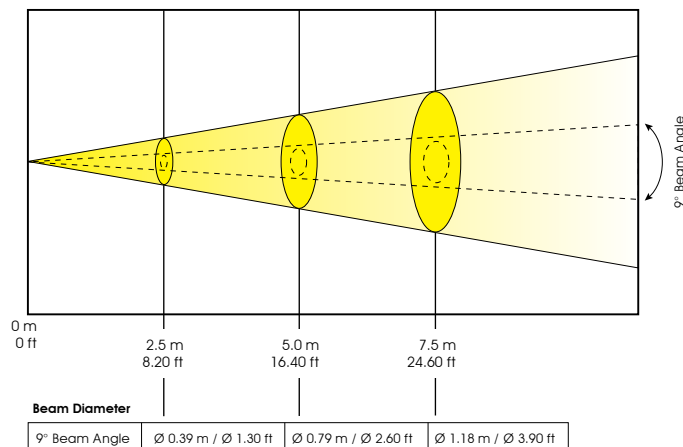

TECHNICAL SPECIFICATIONS

- **DMX Channels:** 3 DMX Modes – 23 / 21 / 34 Channels DMX
- **Control:** 3-pin & 5-pin DMX
- **Dimmer:** Mechanical Dimmer 0-100%
- **Strobe:** Variable speed Shutter / Strobe
- **Iris:** Motorized Iris
- **Pan/Tilt:** 540/630 x 265
- **Power Supply:** 120v-240V 50/60hz
- **Power Consumption:** 350W MAX
- **Lamp:** MSD Platinum 15R Philips
- **Lamp life:** MSD Platinum 15R Philips 1,500hr, 8,000k, CRI 75
- **Lux:** 10,500lux / 975 fc @ 16'
- **Dimensions:** (LxWxH) 16.1" x 16.5" x 21.3" / 409 x 419 x 541 mm
- **Weight:** 48.9 lbs / 22.2 kg

FEATURING THE NEW

PHILIPS

MSD PLATINUM 15R

PHOTOMETRICS

Minimum Beam Angle: 9°

LUX x 0.0929 = FC

7822 FC / 84200 LUX 2044 FC / 22000 LUX 975 FC / 10500 LUX

Maximum Beam Angle: 27°