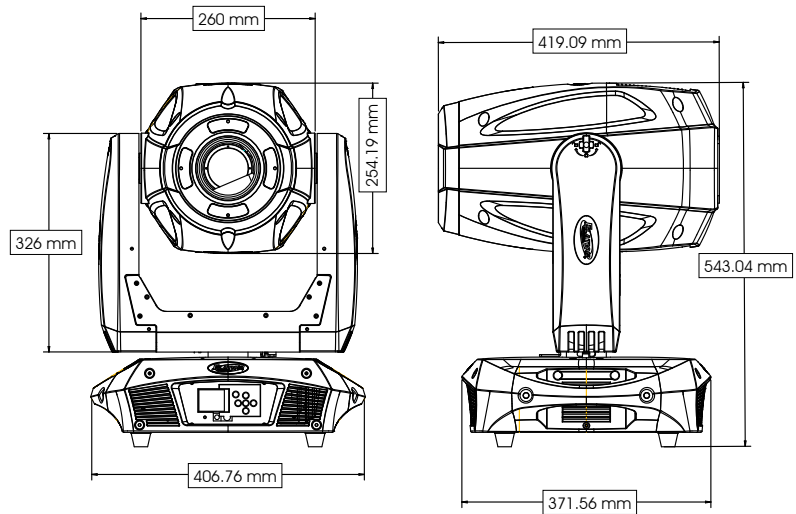

Platinum Spot 15R PRO

Platinum Spot 15R PRO Dimensions (mm)

The Platinum Spot 15R Pro by Elation Professional features the new 300W MSD Platinum 15R lamp. It has comparable output to 700W and 1200W fixtures with the added features of CMY color mixing, Motorized Optical Zoom, Pan / Tilt Lock, Power Con in/out and Elation Wireless DMX receiver built in. This unit is 1/3 the size of a 700W fixture and 1/4 the power consumption. Additional features include superior optics for a flat and even light field and improved output. The Platinum Spot 15R Pro is powered by Phillips MSD Platinum 15R lamp providing up to 1,500 hours estimated lamp life. The Platinum Spot 15R Pro operates from a multi-voltage electronic power supply at 120v-240v 50/60hz. Control data input is via 3 pin and 5 pin DMX data first in and out connections.

TECHNICAL SPECIFICATIONS

- **DMX Channels:** 3 DMX Modes – 23 / 21 / 34 Channels DMX
- **Control:** 3-pin & 5-pin DMX
- **Dimmer:** Mechanical Dimmer 0-100%
- **Strobe:** Variable speed Shutter / Strobe
- **Iris:** Motorized Iris
- **Pan/Tilt:** 540/630 x 265
- **Power Supply:** 120v-240V 50/60hz
- **Power Consumption:** 350W MAX
- **Lamp:** MSD Platinum 15R Philips
- **Lamp life:** MSD Platinum 15R Philips 1,500hr, 8,000k, CRI 75
- **Lux:** 10,500lux / 975 fc @ 16'
- **Dimensions:** (LxWxH) 16.1" x 16.5" x 21.3" / 409 x 419 x 541 mm
- **Weight:** 48.9 lbs / 22.2 kg