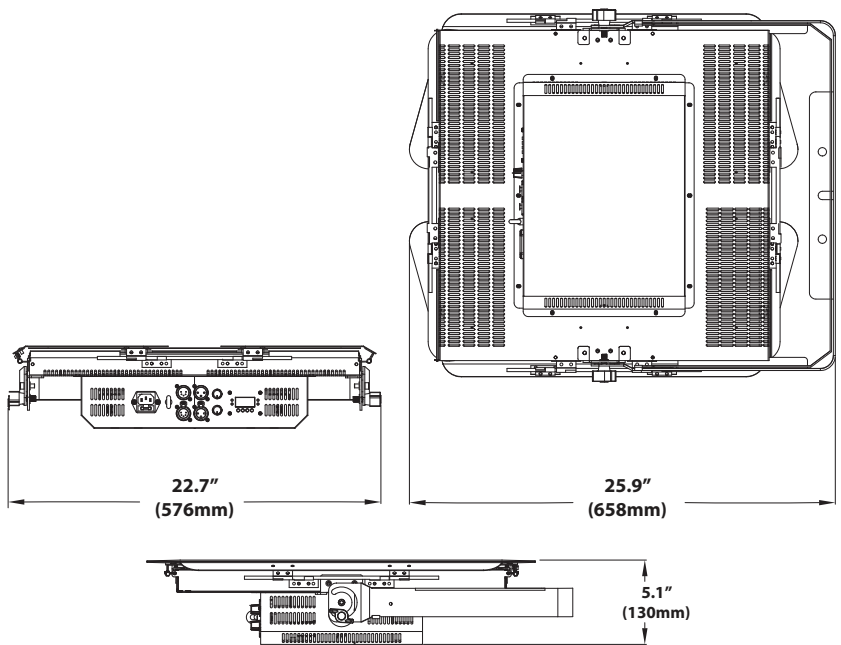

DIMENSIONAL DIAGRAMS

OPTIONAL ACCESSORIES

ORDER CODE	ITEM
TRIGGER CLAMP	Heavy Duty Wrap Around Hook Clamp
DRCQTVL4	Quad Road Case for TVL4000 II™ **Special Order Item**
LSF536	Light Shaping Filter 30° 20" x 24" Sheet
LSF537	Light Shaping Filter 20° 20" x 22" Sheet
LSF538	Light Shaping Filter 60° x 1° 20" x 24" Sheet
LSF559	Light Shaping Filter 10° 20" x 24" Sheet
AC3PDMX10PRO	10 ft. (3m) 3pin PRO DMX Cable
AC3PDMX25PRO	25 ft. (7.5m) 3pin PRO DMX Cable
AC3PDMX50PRO	50 ft. (15.2m) 3pin PRO DMX Cable
AC5PDMX10PRO	10 ft. (3m) 5pin PRO DMX Cable
AC5PDMX25PRO	25 ft. (7.5m) 5pin PRO DMX Cable
AC5PDMX50PRO	50 ft. (15.2m) 5pin PRO DMX Cable

Specifications are subject to change without notice ©Elation Professional

Elation Professional B.V. | Junostraat 2 | 6468 EW Kerkrade, Netherlands
+31 45 546 85 66 | +31 45 546 85 96 fax | www.elationlighting.eu | info@elationlighting.eu