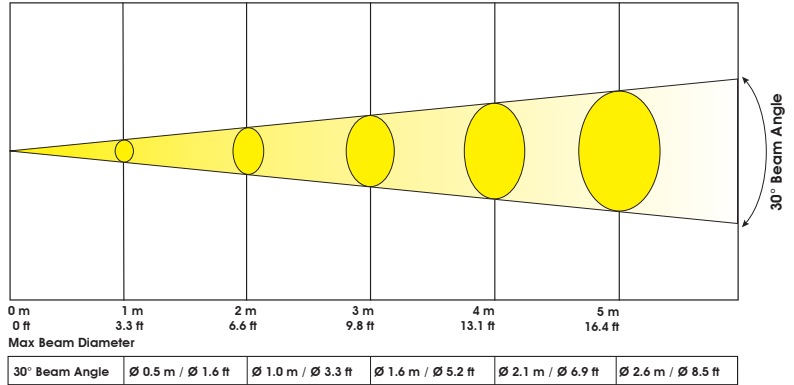

PRODUCT SPECIFICATIONS

FEATURES

Low Heat, >90CRI Dynamic LED Array Panel
30° Beam Angle
Variable Color Temperature Settings (3,200K - 6,500K)
Adjustable Barn Doors
Magnetic Gel/Diffuser Holder
Manual and DMX Controlled Color Temp and Dimming
Flicker Free Operation for Broadcast TV and FILM

SOURCE

(800) Warm White + (800) Cool White LEDs

PHOTOMETRIC DATA

1500 LUX 139 FC @6.6' (2M) (30° Warm White 3,200K)
1900 LUX 177 FC @6.6' (2M) (30° Cool White 6,500K)
3400 LUX 316 FC @6.6' (2M) (30° Full On 4,500-5,000K)

EFFECTS

Variable Color Temperature (3,200K - 6,500K)
Electronic Dimming (0% - 100%)

CONTROL / CONNECTIONS

(3) DMX Channel Modes (2/2/3)
Manual and DMX Color Temperature and Dimming
(4) Button and (2) Dial Control Panel
LCD Menu Display
3pin and 5pin DMX In/Out
Power In

SIZE / WEIGHT

Length: 14.8" (376mm)
Width: 13.3" (337mm)
Vertical Height: 4.4" (113mm)
Weight: 15.0 lbs. (6.8 kg)

ELECTRICAL / THERMAL

AC 100-240V - 50/60Hz
160W Max Power Consumption
TA: 40°C Max Ambient Temperature

APPROVALS / RATINGS

CE Approved
cETLus Approved
RoHs Compliant

INSTALLATION

Rigging: Clamp or Stand (Not Included)
Working Position: Any (360°)

INCLUDED ITEMS

180° Dual / Yoke Bracket
Power Cable

PHOTOMETRIC DATA

WARM WHITE (3200K)	352 FC / 3800 LUX	139 FC / 1500 LUX	65 FC / 700 LUX	39 FC / 420 LUX	27 FC / 293 LUX
COOL WHITE (6500K)	446 FC / 4800 LUX	177 FC / 1900 LUX	84 FC / 900 LUX	50 FC / 542 LUX	34 FC / 362 LUX
FULL ON (4500-5000K)	790 FC / 8500 LUX	316 FC / 3400 LUX	146 FC / 1570 LUX	87 FC / 940 LUX	59 FC / 630 LUX

LUX x 0.0929 = FC

DIMENSIONAL DIAGRAMS

OPTIONAL ACCESSORIES