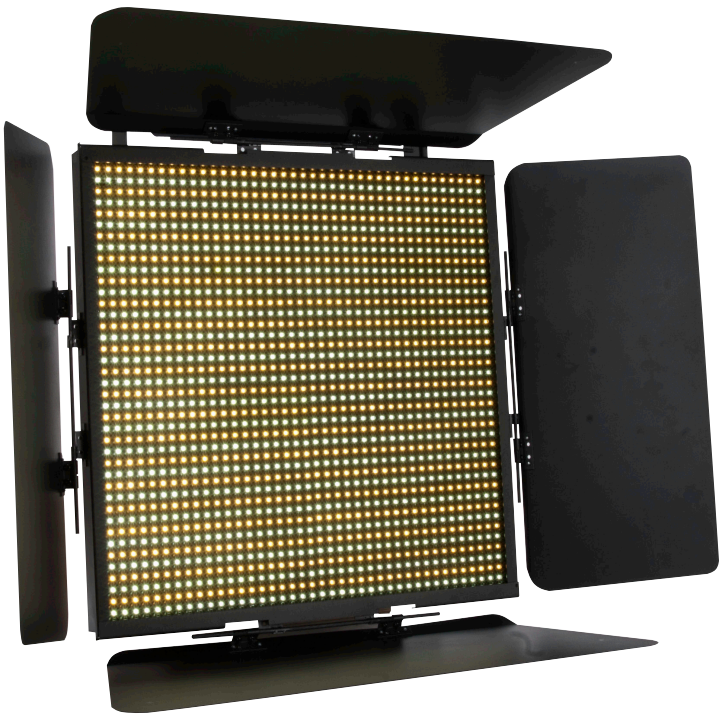

TVL4000 II™

SKU# **TVL625** - **PRELIMINARY SPECIFICATIONS**

The new improved TVL4000 II™ features a low heat, >90CRI, dynamic LED array panel consisting of 800 warm white and 800 cool white LEDs, 30° beam angle, variable manual and DMX controlled color temperature (3,200K - 6,500K) and dimming, adjustable barn doors, magnetic gel/diffuser holder, flicker free operation for broadcast TV and FILM, 3 and 5 pin DMX in/out and power in connections, (4) button (2) dial LCD display control panel, 160W max power consumption, and a multi-voltage universal auto switching power supply (100-240v).

FEATURES

- Low Heat, >90CRI, Dynamic LED Array Panel
- (800) Warm White and (800) Cool White LEDs
- 30° Beam Angle
- Variable Color Temperature (3,200K - 6,500K)
- Adjustable Barn Doors
- Magnetic Gel/Diffuser Holder
- Manual and DMX Controlled Color Temp and Dimming
- Flicker Free Operation for Broadcast TV and FILM
- 160W Max Power Consumption

SOURCE

(800) Warm White + (800) Cool White LEDs

PHOTOMETRIC DATA

1500 LUX 139 FC @6.6' (2M) (30° Warm White 3,200K)
 1900 LUX 177 FC @6.6' (2M) (30° Cool White 6,500K)
 3400 LUX 316 FC @6.6' (2M) (30° Full On 4,500-5,000K)

SIZE / WEIGHT

Length: 14.8" (376mm)
 Width: 13.3" (337mm)
 Vertical Height: 4.4" (113mm)
 Weight: 15.0 lbs. (6.8 kg)

ELECTRICAL / THERMAL

AC 100-240V - 50/60Hz
 160W Max Power Consumption
 TA: 40°C Max Ambient Temperature