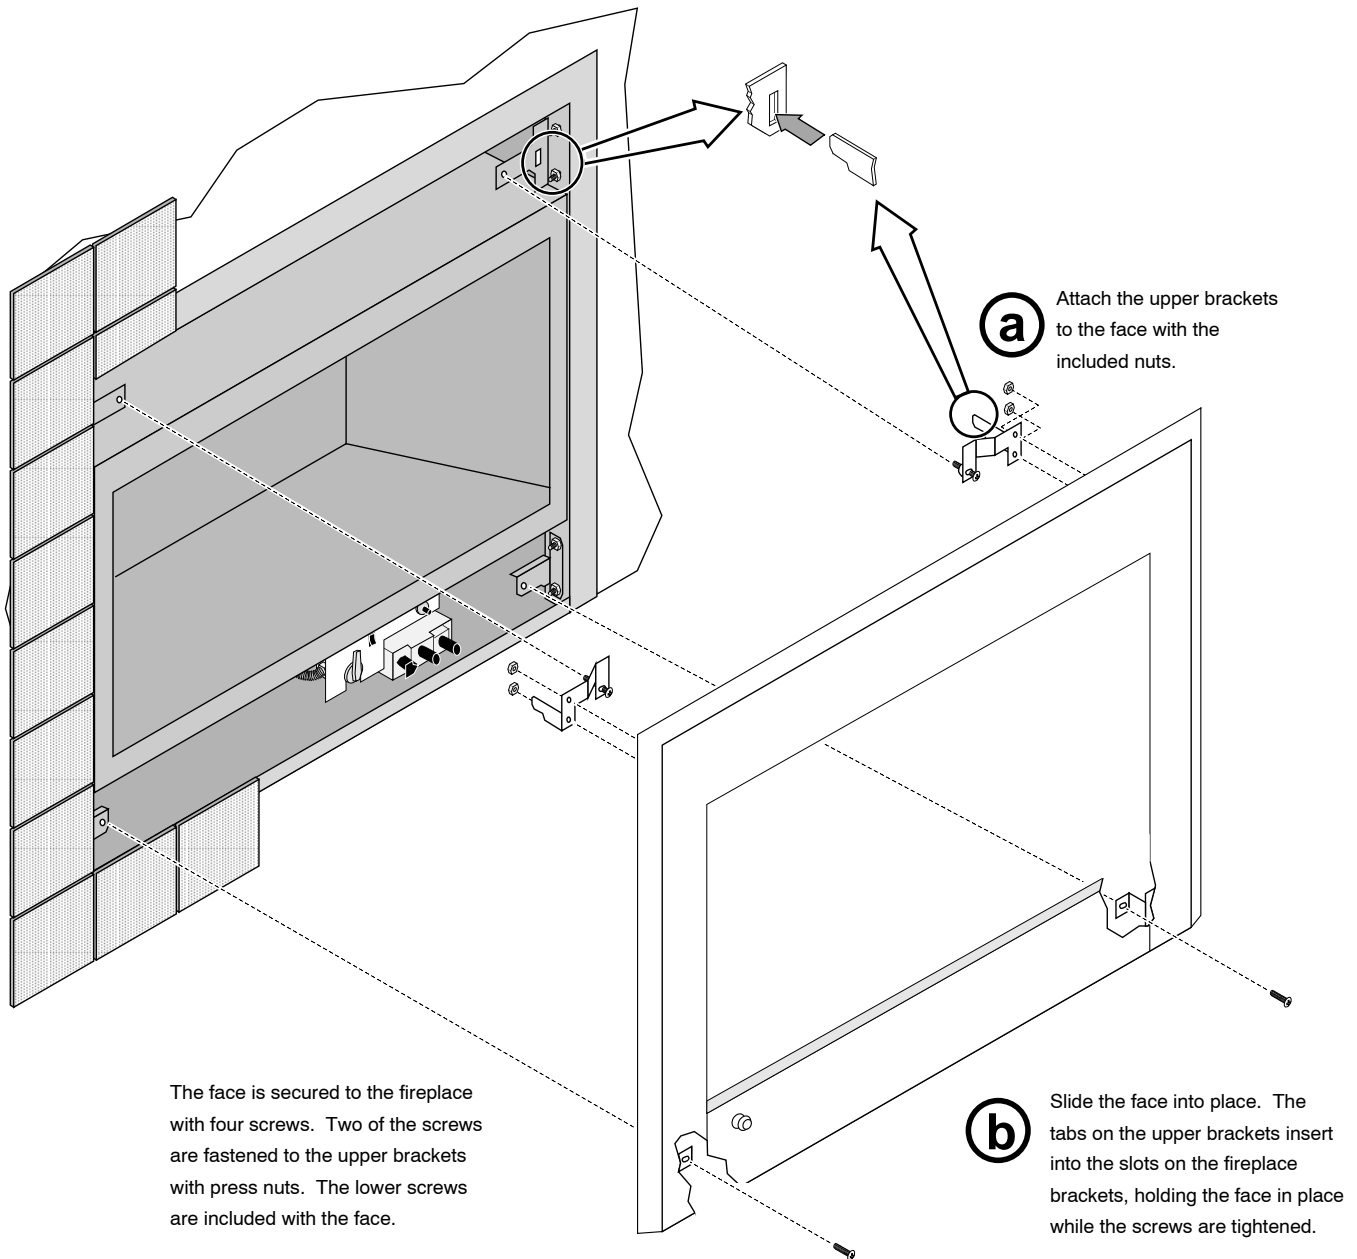

Note how the tile is 1"  
(maximum) above the  
base of the fireplace.

Floor-Level  
Fireplaces

Maximum 1" Hearth

3 Install the face following the directions below.