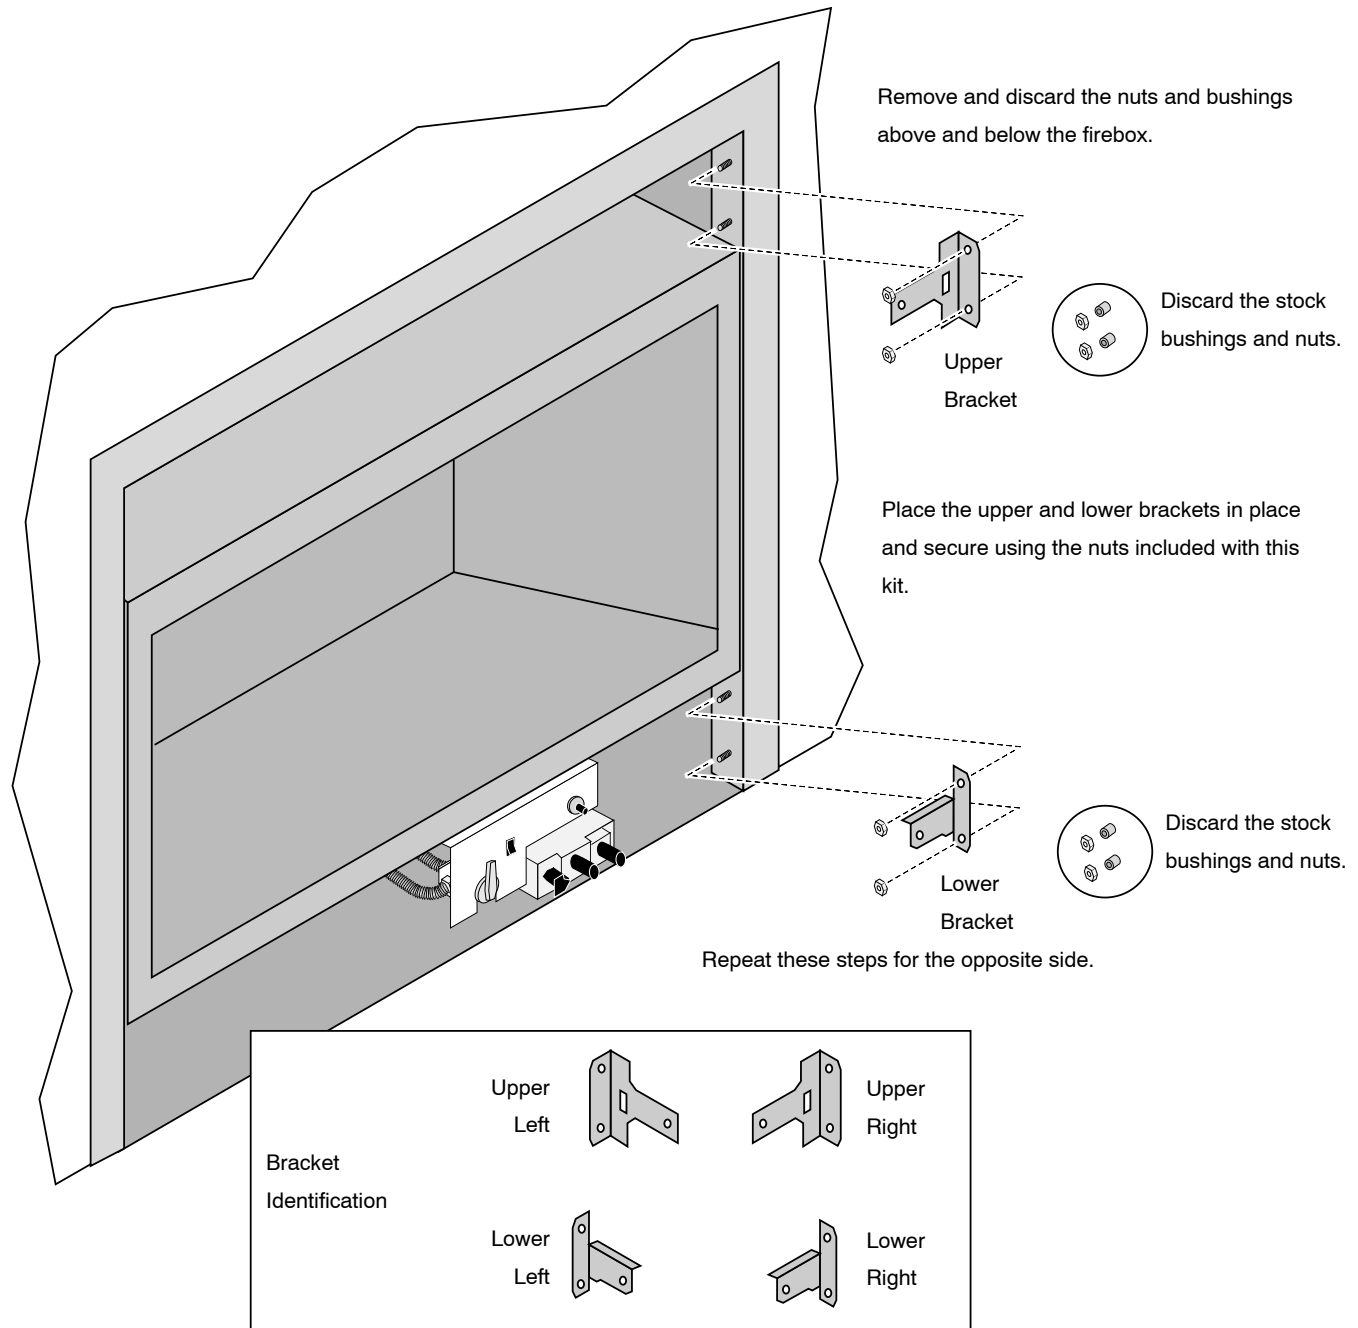

### Packing List:

- Face
- Face Mounting Brackets (upper and lower sets)
- (2) Face Brackets (w screws)
- (12) 8-32 Nuts
- (2) 10-24 1-1/2" Screws

**NOTE:**

This face has an adjustable bracket that allows for different facing depths to be tucked under the face.

### Special Instructions for 864HO Fireplaces

This face requires the outer grill deflectors to be removed. See the instructions below.

## Installation

- 1 Attach the brackets to the fireplace following the directions below.