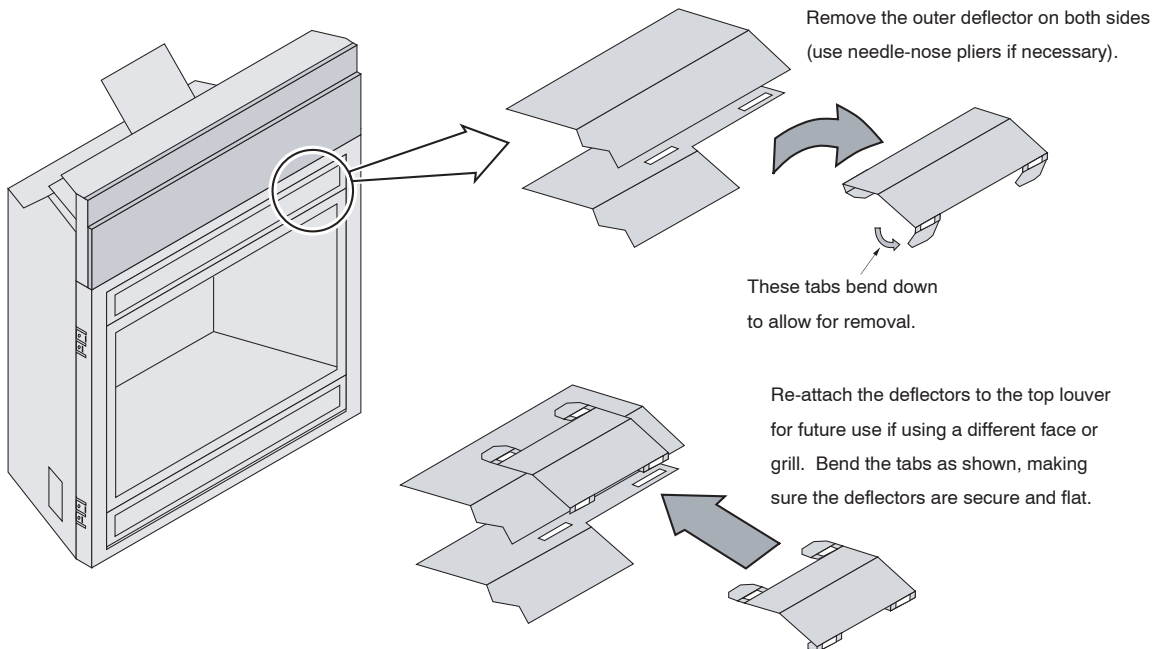

Special Instructions for 864HO Fireplaces

This face requires the outer grill deflectors to be removed. See the instructions below.