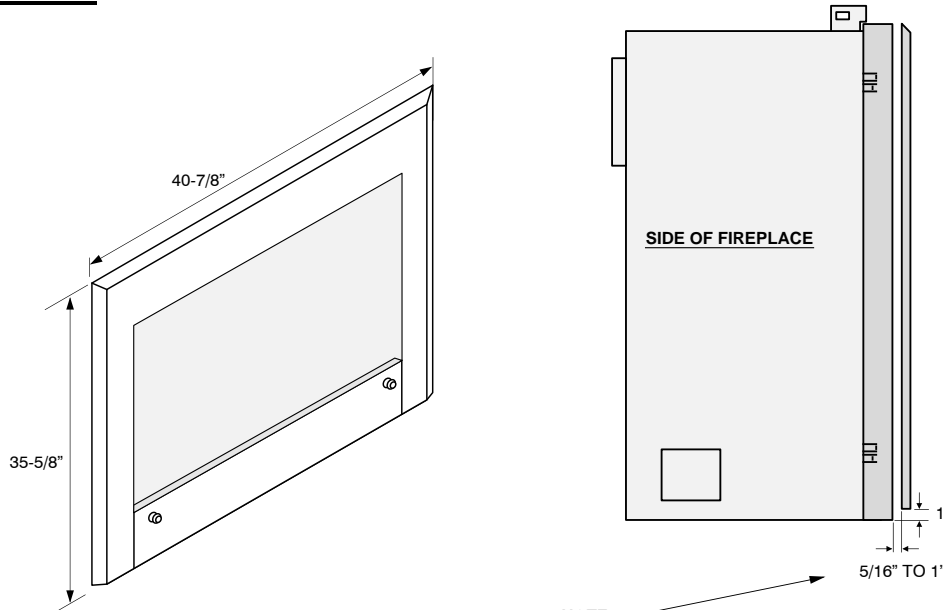

### Packing List:

- Face
- Face Mounting Brackets (upper and lower sets)
- (2) Face Brackets (w screws)
- (12) 8-32 Nuts
- (2) 10-24 1-1/2" Screws

**NOTE:**

This face has an adjustable bracket that allows for different facing depths to be tucked under the face.