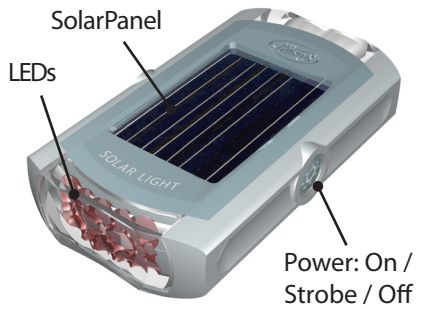

DESCRIPTION

The Hunter SwiveLED™ Solar Flashlight charges in the sun to provide hours of LED-based task or area lighting.

Its unique design provides red or white light in multiple hands-free lighting angles. It clips to belts, backpacks, and auto visors, or stands in a window for charging. Swivel the outside housing to set the stand position or light color.

SwiveLED™ Solar Flashlight is designed with built-in rechargeable batteries that never need replacing and LEDs that provide 100,000 hours of light. Place SwiveLED™ Solar Flashlight in direct sunlight and it automatically charges.

SwiveLED™ Solar Flashlight's two light functions provide steady or strobe lighting in both red and white light. Perfect for auto emergencies or for use around the house.

Features

- Two Super Brite LEDs provide 100,000 hours of light.
- Storage clip attaches to belts and auto visors or functions as charge stand.
- Built-in rechargeable battery never needs replacing.
- Built-in solar panel automatically charges battery when exposed to sun.
- Battery provides up to 8 hours of light on a full charge.
- Functionality includes On / Strobe / Off operation.

Charging SwiveLED™ Solar Flashlight

- Remove the protective plastic from the solar panel before use.
- Before first use, fully charge SwiveLED™ Solar Flashlight's battery.

SwiveLED™ Solar Flashlight

- To charge, place SwiveLED™ Solar Flashlight in a south-facing location that receives ample sunlight throughout the day. Ensure the solar panel is facing the sun. If SwiveLED™ Solar Flashlight is behind a window, charge time depends on whether the window is double paned, UV coated, or otherwise reduces sunlight.

- To charge in an automobile, ensure the automobile is in a location that receives ample sunlight throughout the day. Clip SwiveLED™