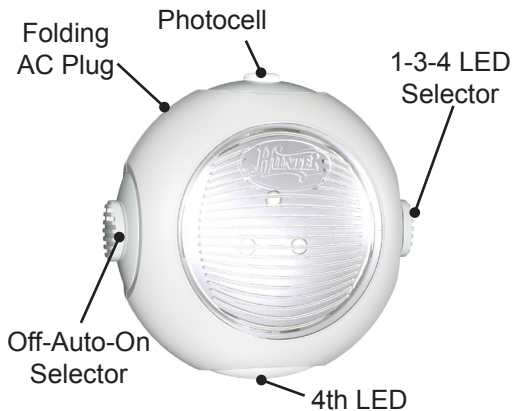

The IllumiNite Plus™ plugs into a standard household outlet and can be set to illuminate manually or automatically through a photocell sensor. When AC power fails, the IllumiNite Plus™ back-up battery provides super bright LED light. You can unplug the IllumiNite Plus™, fold the plug, and use it as a flashlight or on a tabletop for area light.

Features

- For indoor use only
- Can automatically illuminate up to three super bright LEDs when power fails
- Provides daily use as a night light or flashlight
- Photocell turns LEDs on at night and off during the day.
- Provides adjustable lighting levels and battery-saving functionality during power outages:
 - o One LED provide up to 16 hours of light.